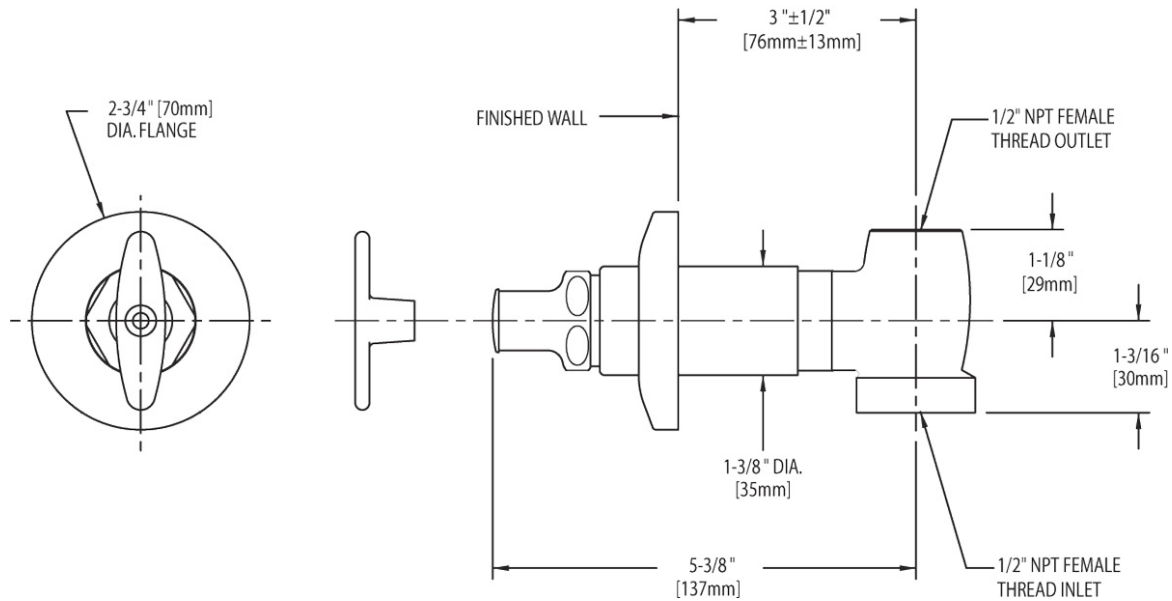

### Architect/Engineer Specification

Chicago Faucets No. 1771-CP, Concealed Straight Valve with Loose Key, Chrome Plated solid brass construction. 2-1/4" Metal Tee handle(s) with Tapered Square. Slow compression rebuildable cartridge, opens and closes 360° for fine adjustment, closes with water pressure, features square tapered stem. 1/2" NPT Female Thread Inlet. 1/2" NPT Female Thread Outlet. .