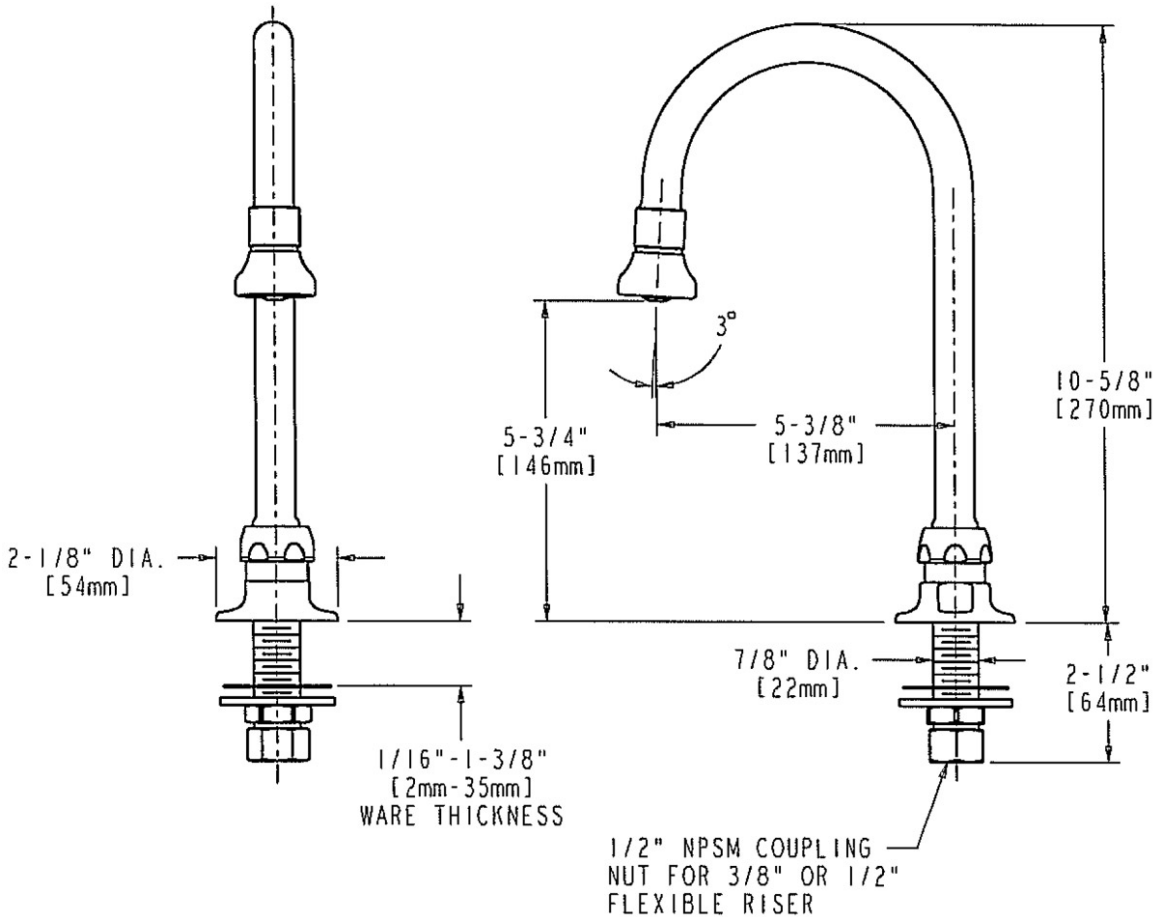

Contractor _____

Submitted as Shown Submitted with Variations

Date _____

626-GN2BE4CP

Remote Spouts and Valves

Architect/Engineer Specification

Chicago Faucets No. 626-GN2BE4CP, Remote Rigid/Swing Gooseneck Spout, Chrome Plated solid brass construction. 5-1/4" Center to Center Rigid / Swing Gooseneck Spout. 2.0 GPM (7.6 L/min) Male Rose Spray. 1/2" NPSM Supply Inlets and Coupling Nut for 3/8" or 1/2" Flexible Riser. This product is tested and certified to industry standards: ASME A112.18.1/CSA B125.1, and Certified to NSF/ANSI 61, Section 9 by CSA.