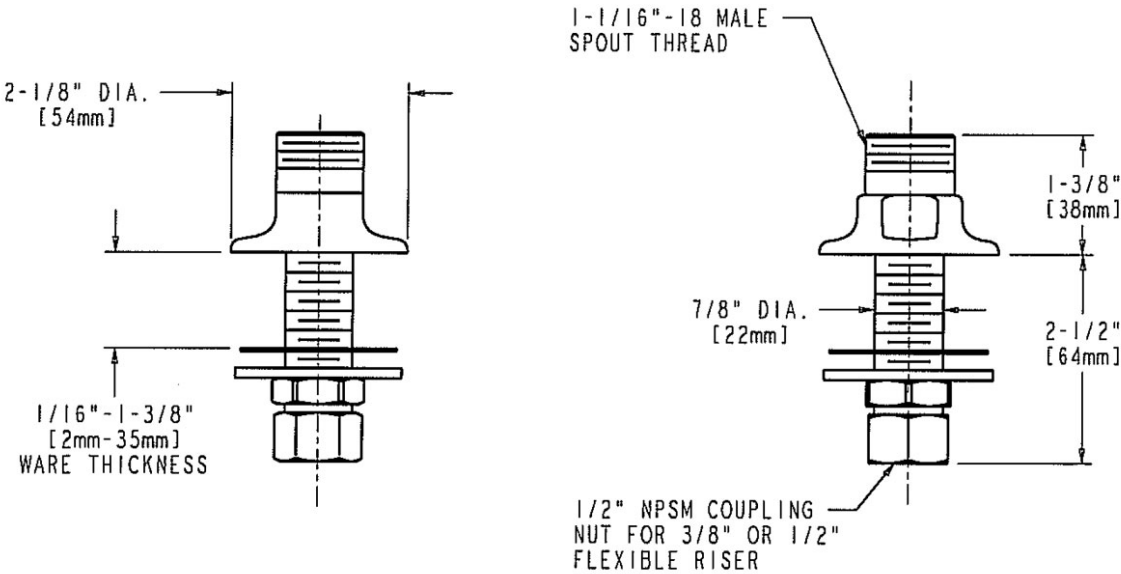

Contractor _____

Submitted as Shown Submitted with Variations

Date _____

2100 South Clearwater Drive
Des Plaines, IL
P: 847/803-5000
F: 847/803-5454
Technical: 800/TEC-TRUE
www.chicagofaucets.com

Architect/Engineer Specification

Chicago Faucets No. 626-LESSSPTCP, Single Inlet Remote Fitting, Chrome Plated solid brass construction. 1/2" NPSM Supply Inlets and Coupling Nut for 3/8" or 1/2" Flexible Riser. .

Operation and Maintenance