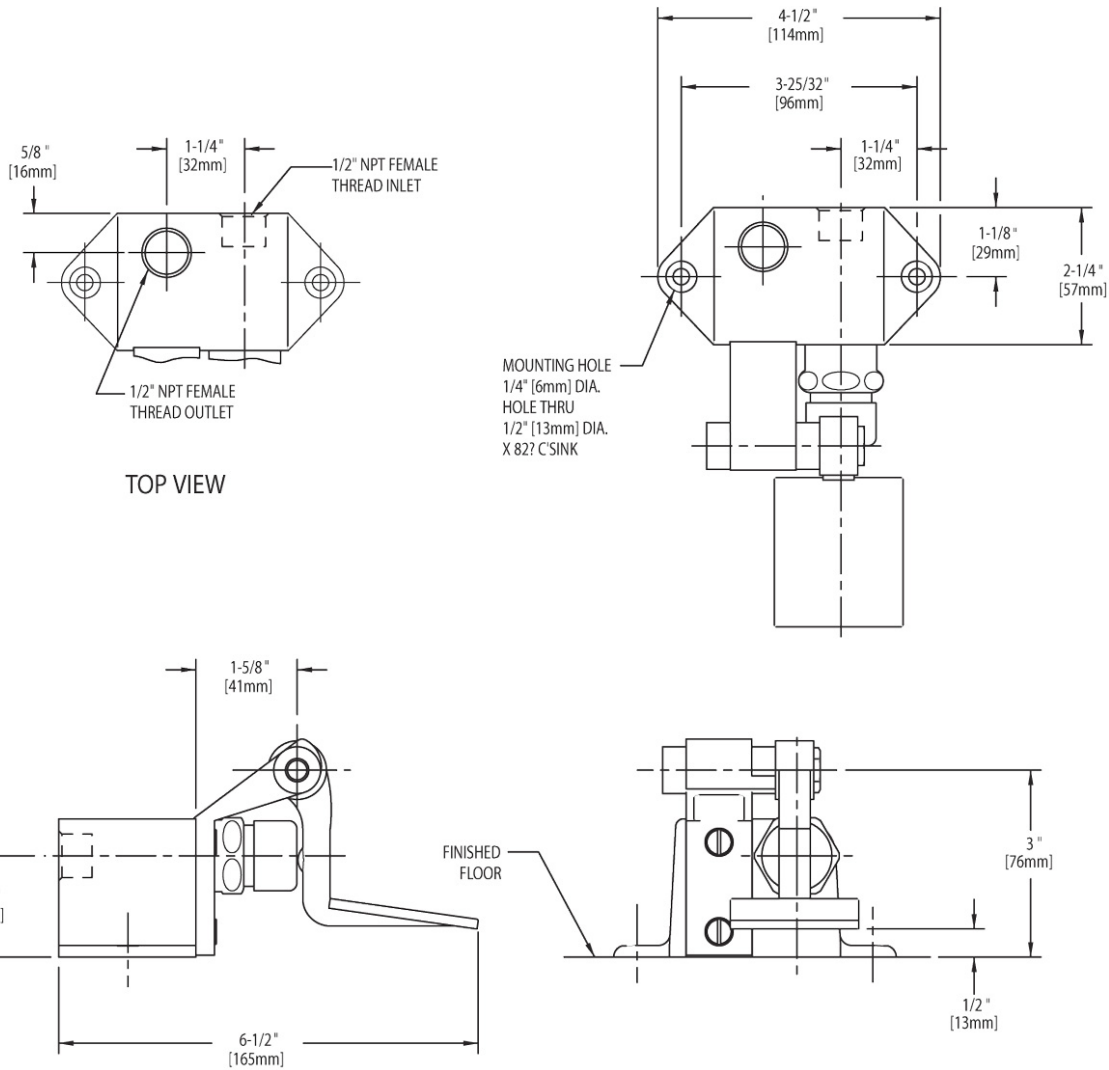

Contractor _____

Submitted as Shown Submitted with Variations

Date _____

Architect/Engineer Specification

Chicago Faucets No. 628-CP, Single Supply Pedal Box with Short Pedal, Chrome Plated solid brass construction. NAIAD™ rebuildable self-closing metering cartridge, immediate shut-off, opens with push. 1/2" NPT Female Thread Inlet. 1/2" NPT Female Thread Outlet. This product is tested and certified to industry standards: ASME A112.18.1/CSA B125.1, and Certified to NSF/ANSI 61, Section 9 by CSA.