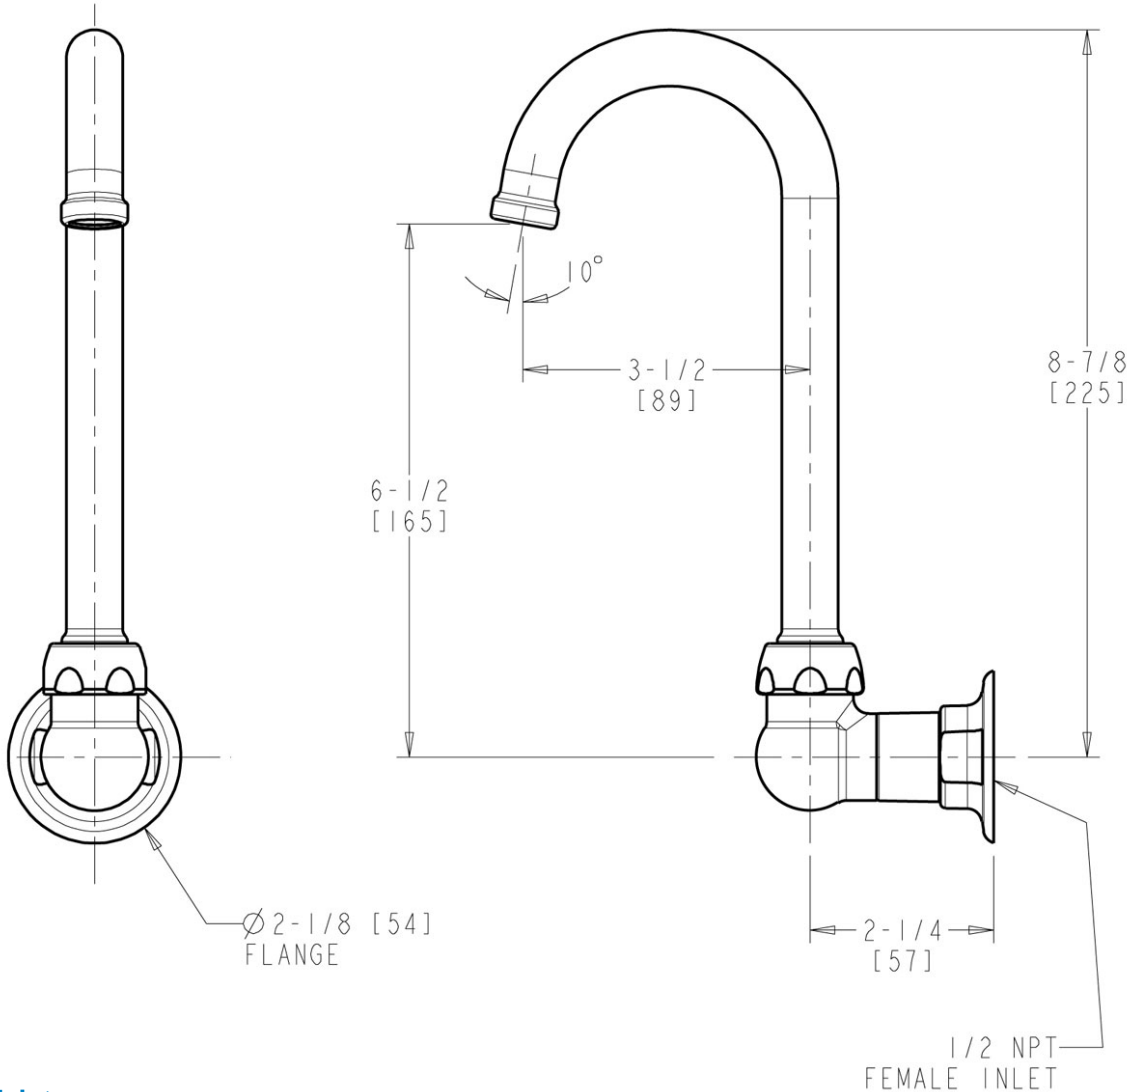

MECHANICAL FAUCETS

629-CP

Remote Spouts and Valves

Product Type

Remote Rigid/Swing Gooseneck Spout

Features & Specifications

- Wall Mount
- 3-1/2" Rigid / Swing Gooseneck Spout
- 1/2" NPT Female Thread Inlet

Contractor _____

Submitted as Shown Submitted with Variations

Date _____

Architect/Engineer Specification

Chicago Faucets No. 629-CP, Remote Rigid/Swing Gooseneck Spout, Chrome Plated solid brass construction. 3-1/2" Center to Center Rigid / Swing Gooseneck Spout. 1/2" NPT Female Thread Inlet. This product is tested and certified to industry standards: ASME A112.18.1/CSA B125.1, and Certified to NSF/ANSI 61, Section 9 by CSA.