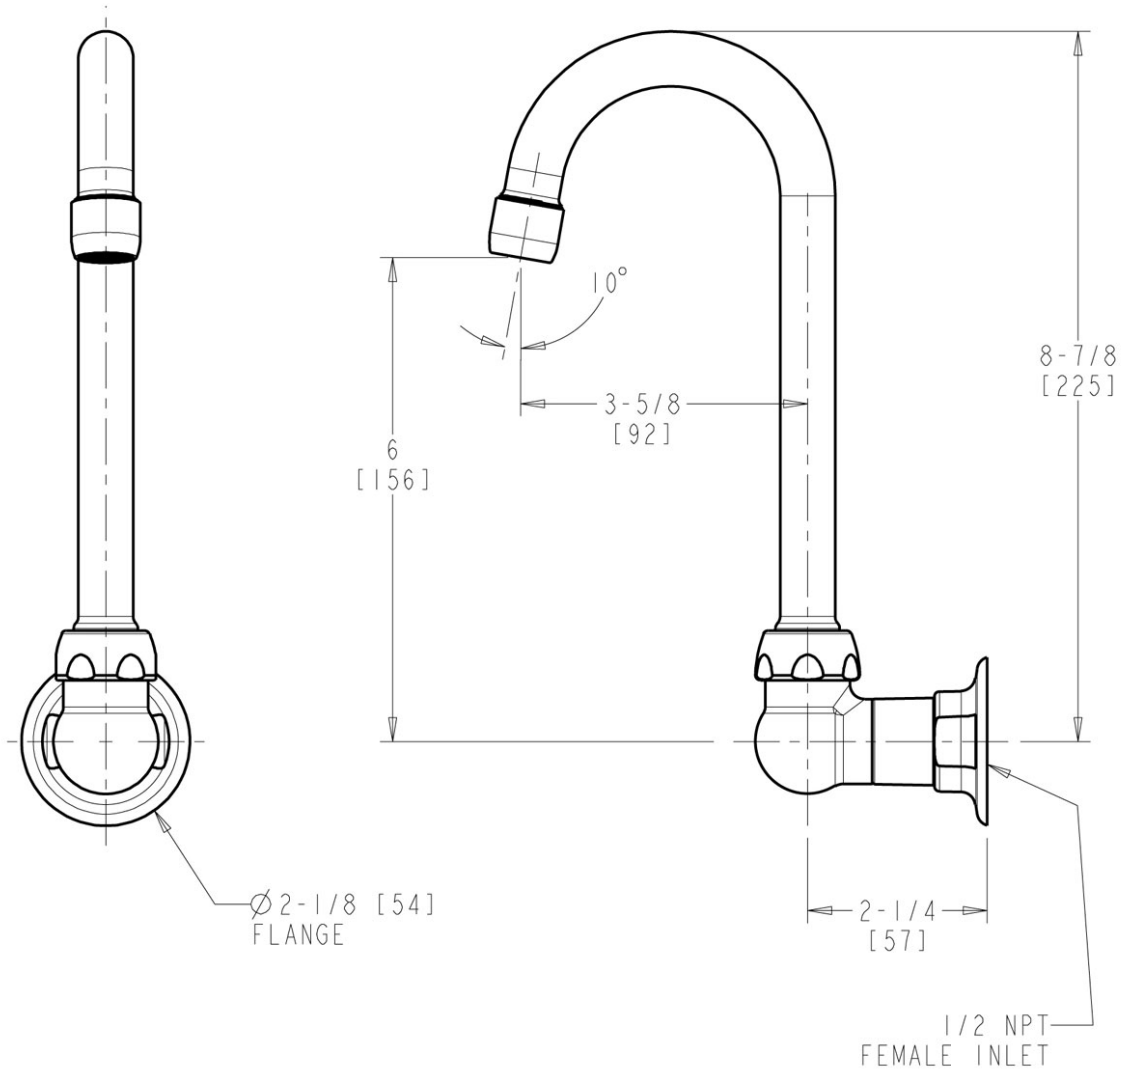

MECHANICAL FAUCETS

629-E3CP

Remote Spouts and Valves

Product Type

Remote Rigid/Swing Gooseneck Spout

Features & Specifications

- Wall Mount
- 3-1/2" Rigid / Swing Gooseneck Spout
- 2.2 GPM (8.3 L/min) Aerator
- 1/2" NPT Female Thread Inlet

Contractor _____

Submitted as Shown Submitted with Variations

Date _____

2100 South Clearwater Drive
Des Plaines, IL
P: 847/803-5000
F: 847/803-5454
Technical: 800/TEC-TRUE
www.chicagofaucets.com

Architect/Engineer Specification

Chicago Faucets No. 629-E3CP, Remote Rigid/Swing Gooseneck Spout, Chrome Plated solid brass construction. 3-1/2" Center to Center Rigid / Swing Gooseneck Spout. 2.2 GPM (8.3 L/min) Pressure Compensating Softflo Aerator. 1/2" NPT Female Thread Inlet. This product is tested and certified to industry standards: ASME A112.18.1/CSA B125.1, and Certified to NSF/ANSI 61, Section 9 by CSA.