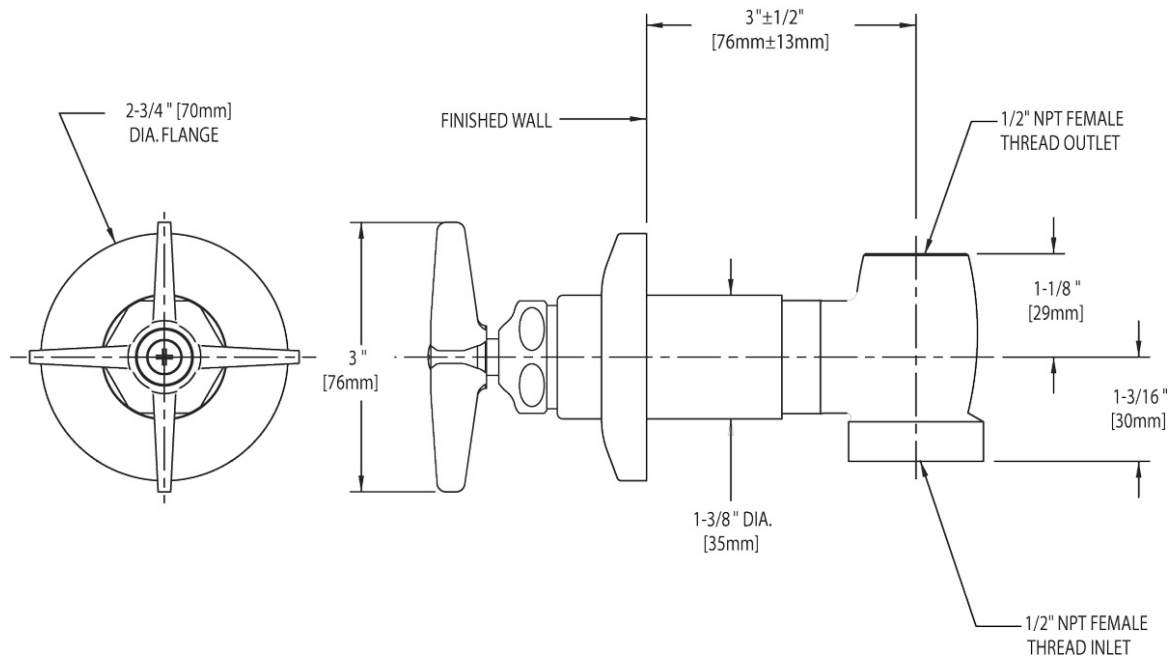

MECHANICAL FAUCETS

770-PLCP

Remote Spouts and Valves

Product Type

Concealed Straight Valve

Features & Specifications

- Concealed Straight Valve
- 3" Cross Handle
- Slow Compression Operating Cartridge
- 1/2" NPT Female Thread Inlet
- 1/2" NPT Female Thread Outlet

Contractor _____

Submitted as Shown Submitted with Variations

Date _____

2100 South Clearwater Drive
Des Plaines, IL
P: 847/803-5000
F: 847/803-5454
Technical: 800/TEC-TRUE
www.chicagofaucets.com

Architect/Engineer Specification

Chicago Faucets No. 770-PLCP, Concealed Straight Valve, Chrome Plated solid brass construction. 3" Metal Cross handle(s) with Eight Point Tapered Broach and Secured White Button. Slow compression rebuildable cartridge, opens and closes 360° for fine adjustment, closes with water pressure, features square tapered stem. 1/2" NPT Female Thread Inlet. 1/2" NPT Female Thread Outlet. .