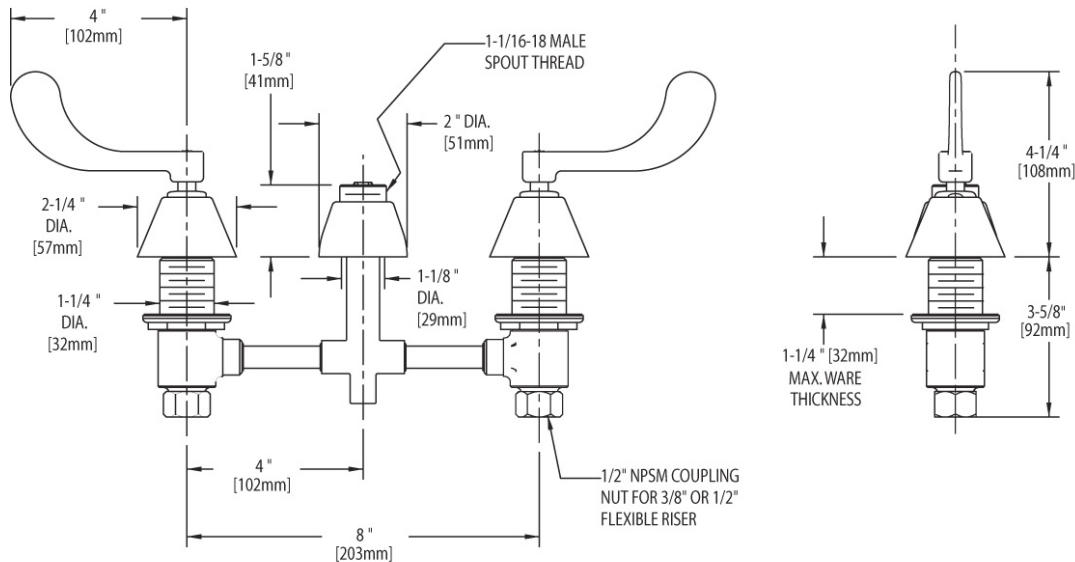

ACCESSORIES AND PARTS

785-LESSSPTCP

Manual and Metering Faucets

Product Type

Deck Mounted 8" Fixed Centers Concealed Hot and Cold Water Sink Faucet

Features & Specifications

- 8" Fixed Centers
- Quatum Compression Operating Cartridge

Contractor _____

Submitted as Shown Submitted with Variations

Date _____

Architect/Engineer Specification

Chicago Faucets No. 785-LESSSPTCP, Deck Mounted 8" Fixed Centers Concealed Hot and Cold Water Sink Faucet, Chrome Plated solid brass construction. Quatern™ rebuildable compression cartridge, opens and closes 90°, closes with water pressure, features square tapered stem. .