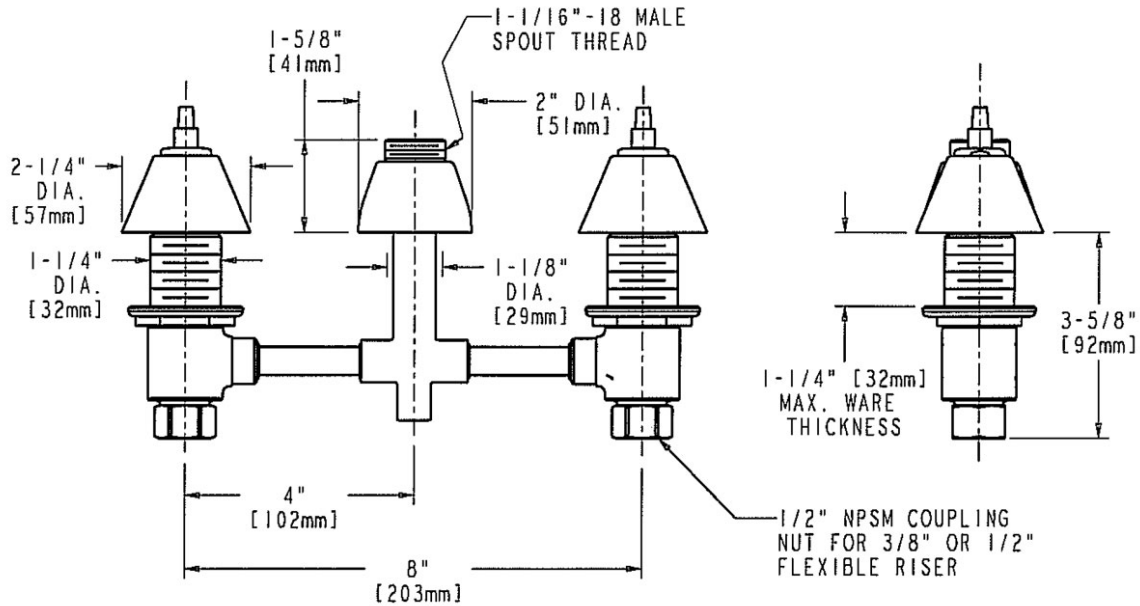

785-LESSSPTLESSHDLCP

Manual and Metering Faucets

Architect/Engineer Specification

Chicago Faucets No. 785-LESSSPTLESSHDLCP, Wall Mounted 8" Fixed Centers Concealed Hot and Cold Water Sink Faucet, Chrome Plated solid brass construction. Quatum™ rebuildable compression cartridge, opens and closes 90°, closes with water pressure, features square tapered stem. .

Operation and Maintenance

Installation should be in accordance with local plumbing codes. Flush all pipes thoroughly before installation. After installation, remove spout outlet or flow control and flush faucet thoroughly to clear any debris. Care should be taken when cleaning the product. Do not use abrasive cleaners, chemicals or solvents as they can result in surface damage. Use mild soap and warm water for cleaning and protecting the life of Chicago Faucet products. For specific operation and maintenance refer to the installation instructions and repair parts documents that are located at www.chicagofaucets.com.

Chicago Faucets, member of the Geberit Group, is the leading brand of commercial faucets and fittings in the United States, offering a complete range of products for schools, laboratories, hospitals, office buildings, food service, airports and sport facilities. Call 1.800.TECTRUE or 1.847.803.5000 Option 1 for installation or other technical assistance.