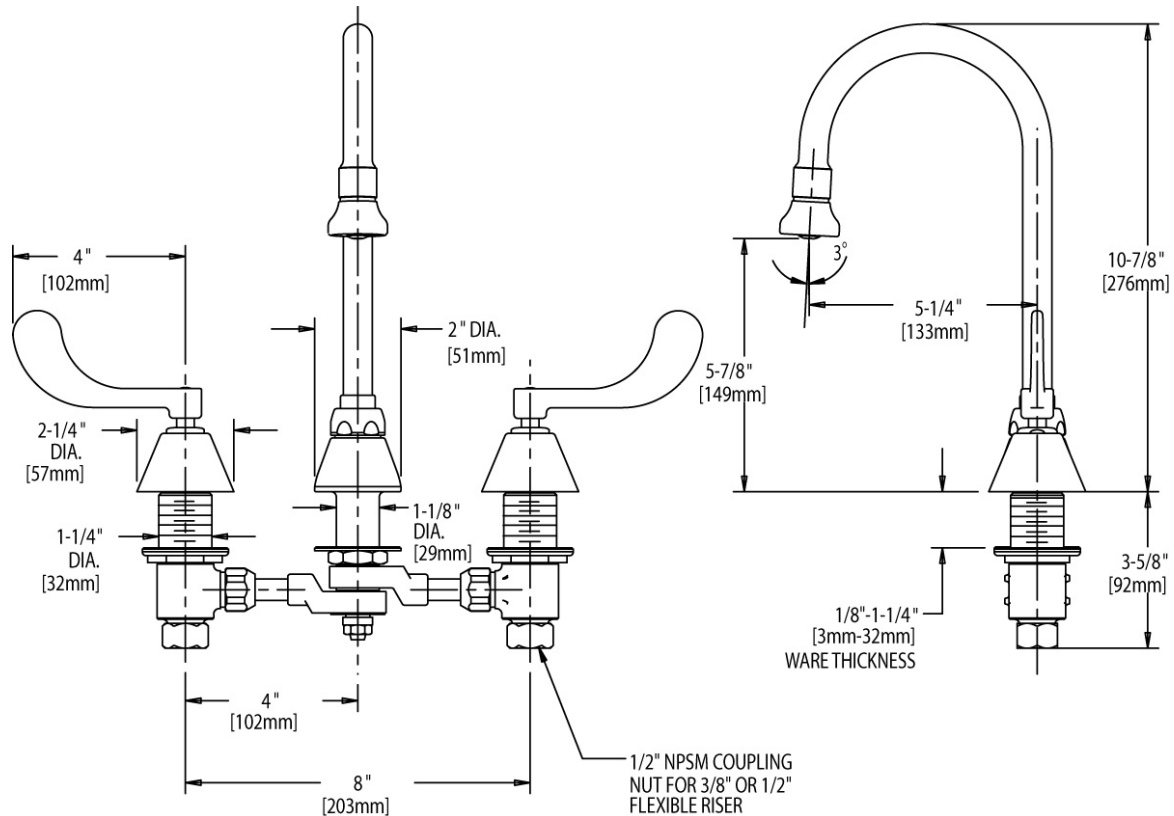

Manual and Metering Faucets

Product Type

Deck Mounted Adjustable 6" - 8" Centers Concealed Hot and Cold Water Sink Faucet

Features & Specifications

- Adjustable 6" - 8" Centers
- 5-1/4" Rigid / Swing Gooseneck Spout
- 2.0 GPM (7.6 L/min) Spray
- 4" Wristblade Handle
- Quatum Compression Operating Cartridge

Contractor _____

Submitted as Shown Submitted with Variations

Date _____

Architect/Engineer Specification

Chicago Faucets No. 786-SWCP, Deck Mounted Adjustable 6" - 8" Centers Concealed Hot and Cold Water Sink Faucet, Chrome Plated solid brass construction. 5-1/4" Center to Center Rigid / Swing Gooseneck Spout. 2.0 GPM (7.6 L/min) Male Rose Spray. 4" Metal Wristblade handle(s) with Sixteen Point Tapered Broach and Secured Blue and Red Buttons. Quatern™ rebuildable compression cartridge, opens and closes 90°, closes with water pressure, features square tapered DIA stem. This product meets ADA ANSI/ICC A117.1 requirements and is tested and certified to industry standards: ASME A112.18.1/CSA B125.1, and Certified to NSF/ANSI 61, Section 9 by CSA.