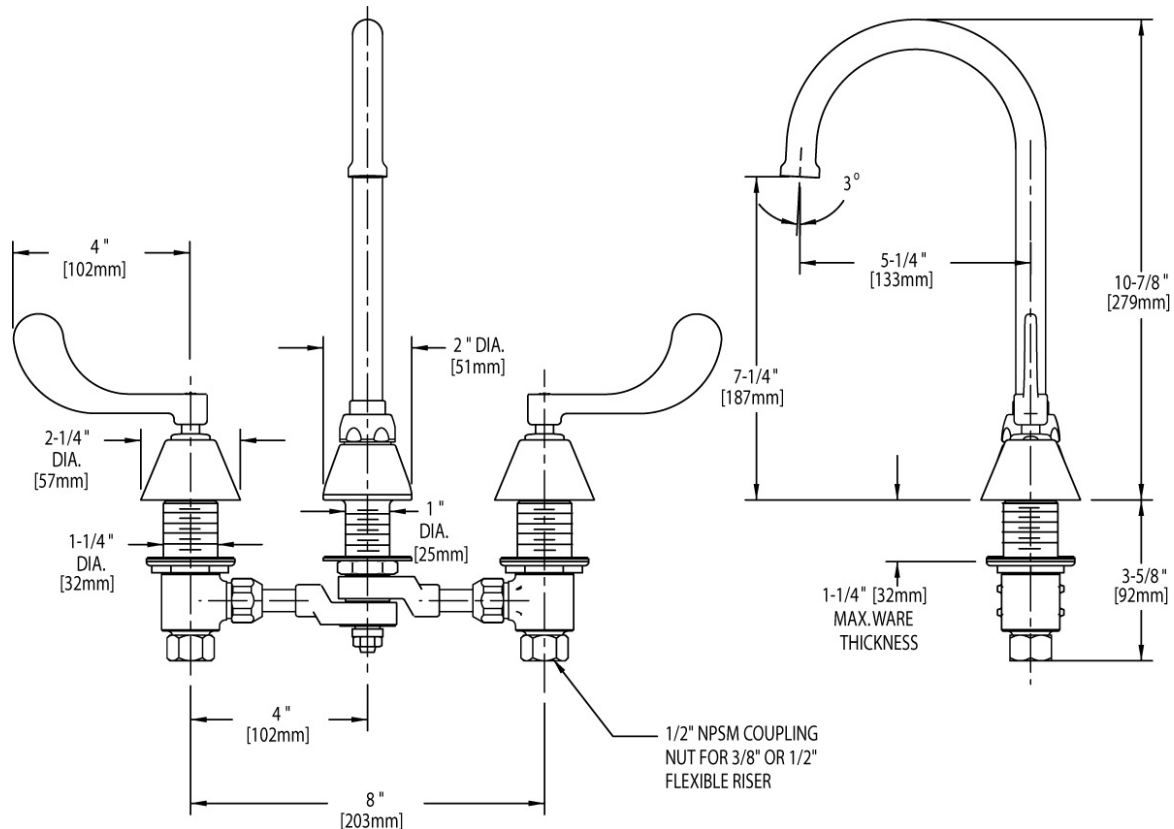

Architect \_\_\_\_\_

Engineer \_\_\_\_\_

Contractor \_\_\_\_\_

Submitted as Shown       Submitted with Variations

Date \_\_\_\_\_

2100 South Clearwater Drive  
Des Plaines, IL  
P: 847/803-5000  
F: 847/803-5454  
Technical: 800/TEC-TRUE  
www.chicagofaucets.com

### Architect/Engineer Specification

Chicago Faucets No. 786-SWGN2FCCP, Deck Mounted 8" Fixed Centers Concealed Hot and Cold Water Sink Faucet, Chrome Plated solid brass construction. 5-1/4" Center to Center Flow Control Rigid / Swing Gooseneck Spout. 1.5 GPM (5.7 L/min) Flow Control Insert in Spout Inlet. 4" Metal Wristblade handle(s) with Sixteen Point Tapered Broach and Secured Blue and Red Buttons. Quatum™ rebuildable compression cartridge, opens and closes 90°, closes with water pressure, features square tapered stem. This product meets ADA ANSI/ICC A117.1 requirements and is tested and certified to industry standards: ASME A112.18.1/CSA B125.1, and Certified to NSF/ANSI 61, Section 9 by CSA.