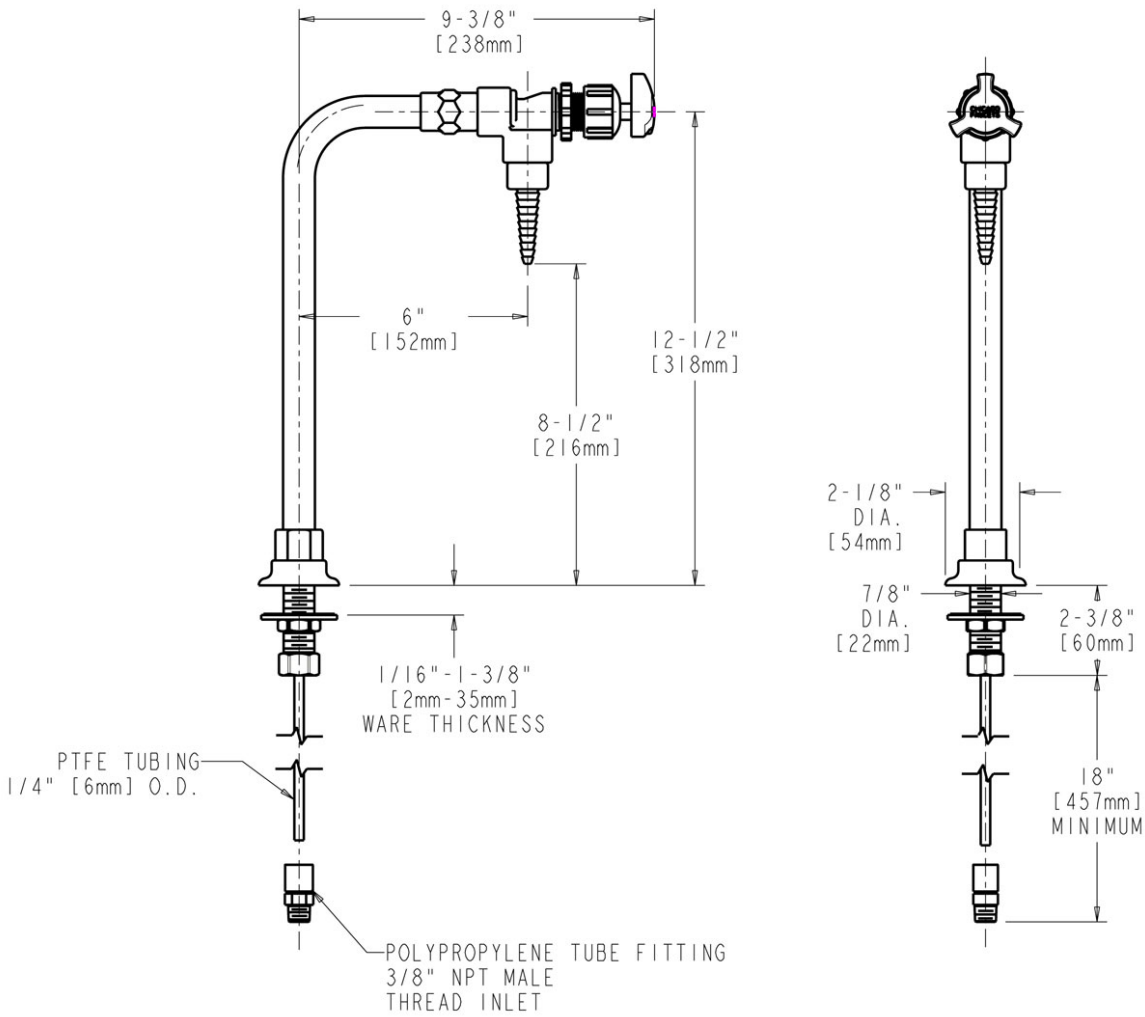

#### Features & Specifications

- Polypropylene
- 3/8" NPT Polypropylene Male Thread Inlet

**Architect/Engineer Specification**

Chicago Faucets No. 828-ACP, Deck Mounted Polypropylene Polypropylene Pure Water Faucet, Chrome Plated solid brass construction. 3/8" NPT Polypropylene Male Thread Inlet. .