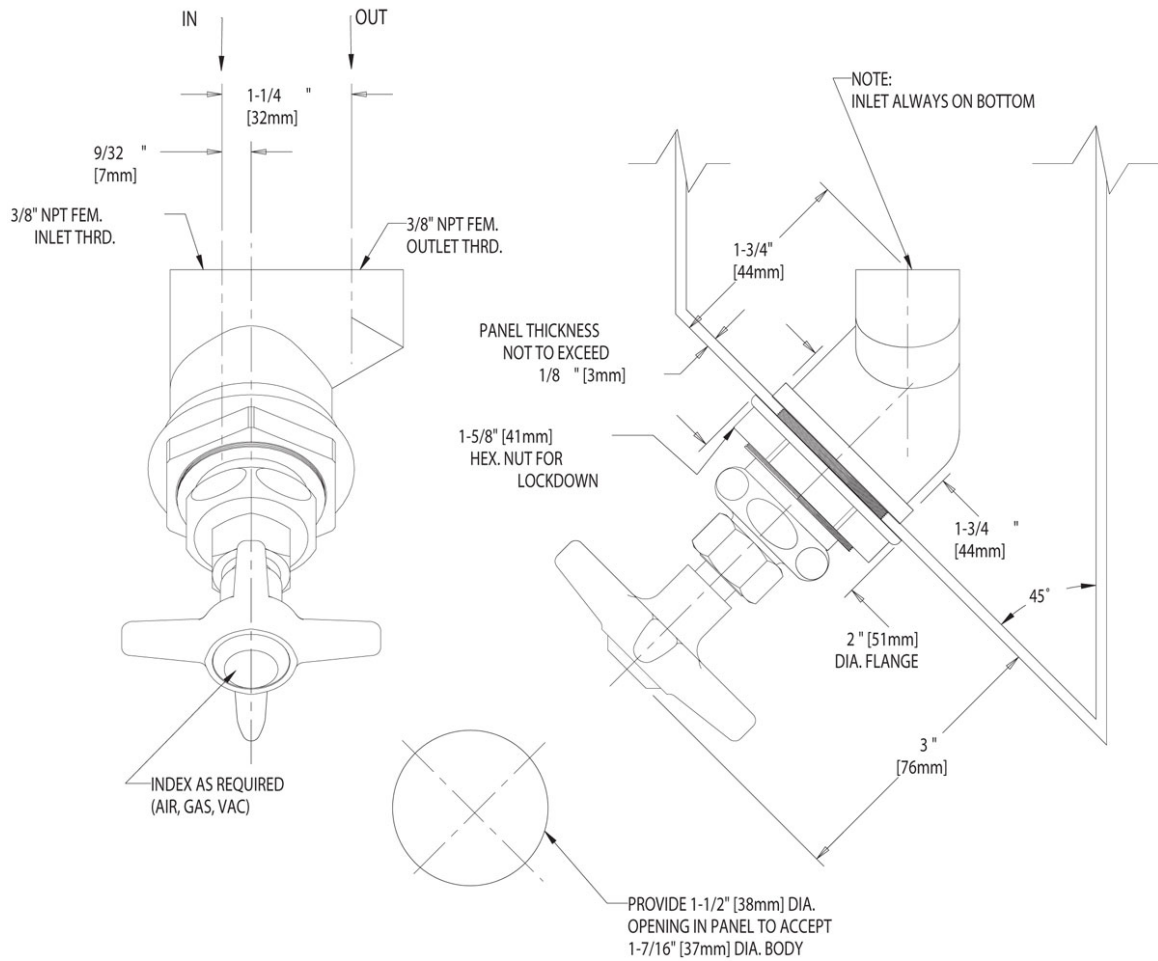

Model Specified _____

Architect _____

Engineer _____

Contractor _____

Submitted as Shown Submitted with Variations

Date _____

2100 South Clearwater Drive
Des Plaines, IL
P: 847/803-5000
F: 847/803-5454
Technical: 800/TEC-TRUE
www.chicagofaucets.com

Architect/Engineer Specification

Chicago Faucets No. 913-AGVCP, Laboratory Remote Valves, Chrome Plated solid brass construction. 2-1/2" Metal Cross handle(s) with Eight Point Tapered Broach and AIR, GAS or VAC Button. 3/8" NPT Female Thread Inlet. .