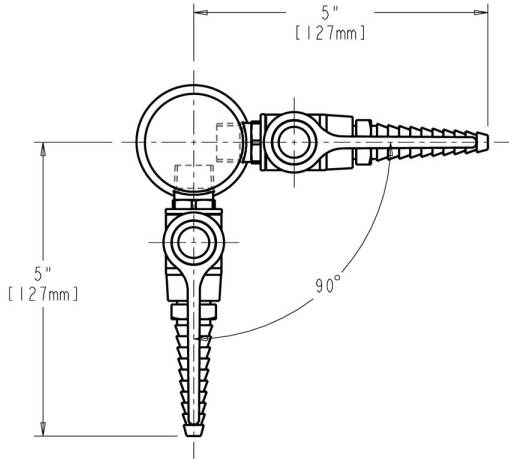

MECHANICAL FAUCETS

982-909-957-3KAGVCP

Ball Valves

Product Type

Deck Mounted Multiple Ball Valves Turret with Two Ball Valves @ 90°

Features & Specifications

- Multiple Ball Valves
- Full Flow Nozzle
- Shank Assembly, Male Thread
- May Be Used with Most Laboratory Gases

Section/Tag _____

Model Specified _____

Architect _____

Engineer _____

Contractor _____

Submitted as Shown Submitted with Variations

Date _____

2100 South Clearwater Drive
Des Plaines, IL
P: 847/803-5000
F: 847/803-5454
Technical: 800/TEC-TRUE
www.chicagofaucets.com

Architect/Engineer Specification

Chicago Faucets No. 982-909-957-3KAGVCP, Deck Mounted Multiple Ball Valves Turret with Two Ball Valves @ 90°, Chrome Plated solid brass construction. Full Flow Laboratory Serrated Nozzle. Shank Assembly, Male Thread. May Be Used with Most Laboratory Gases. .