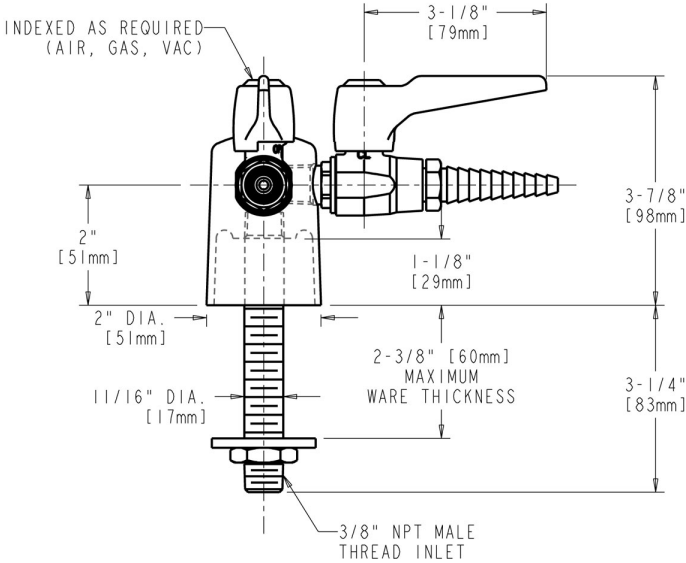

MECHANICAL FAUCETS

982-909-957-3KAGVCP

Ball Valves

Product Type

Deck Mounted Multiple Ball Valves Turret with Two Ball Valves @ 90°

Features & Specifications

- Multiple Ball Valves
- Full Flow Nozzle
- Shank Assembly, Male Thread
- May Be Used with Most Laboratory Gases

Section/Tag _____

Model Specified _____

Architect _____

Engineer _____

Contractor _____

Submitted as Shown Submitted with Variations

Date _____

2100 South Clearwater Drive
Des Plaines, IL
P: 847/803-5000
F: 847/803-5454
Technical: 800/TEC-TRUE
www.chicagofaucets.com

Architect/Engineer Specification

Chicago Faucets No. 982-909-957-3KAGVCP, Deck Mounted Multiple Ball Valves Turret with Two Ball Valves @ 90°, Chrome Plated solid brass construction. Full Flow Laboratory Serrated Nozzle. Shank Assembly, Male Thread. May Be Used with Most Laboratory Gases. .