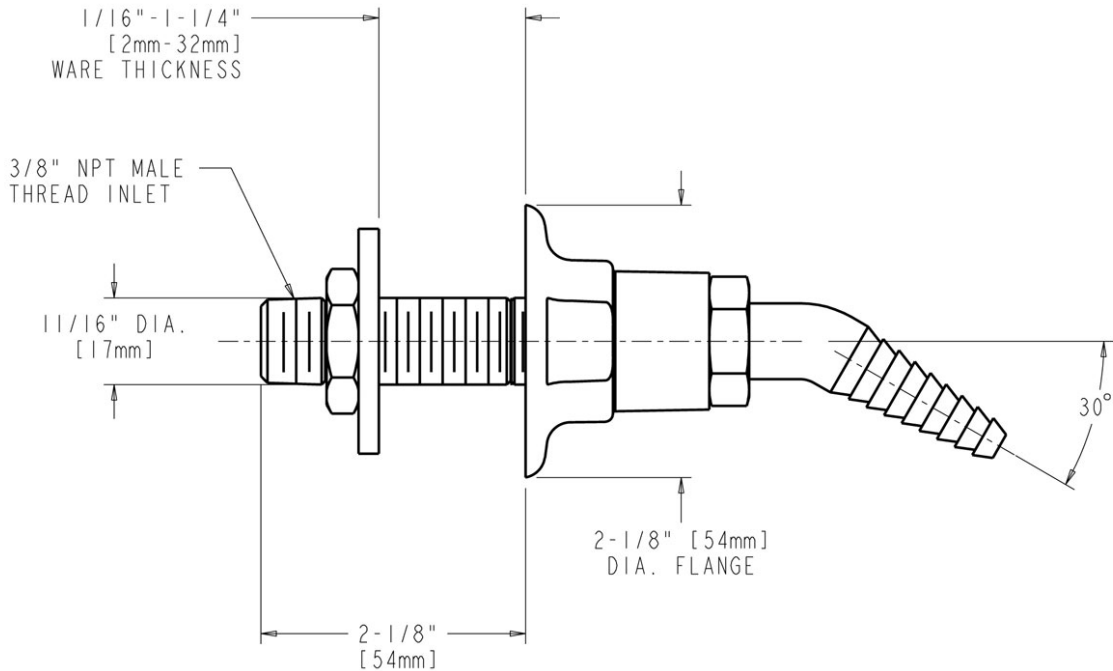

MECHANICAL FAUCETS

986-E7XTCP

Remote Spouts

Product Type

Laboratory Remote Spouts

Features & Specifications

- Serrated Hose Nozzles with Flange
- Laboratory 30-Degree Angled Serrated Nozzle - Full Flow Nozzle
- Shank Assembly

Date _____

2100 South Clearwater Drive
Des Plaines, IL
P: 847/803-5000
F: 847/803-5454
Technical: 800/TEC-TRUE
www.chicagofaucets.com

Architect/Engineer Specification

Chicago Faucets No. 986-E7XTCP, Laboratory Remote Spouts, Chrome Plated solid brass construction. Laboratory 30-Degree Angled Serrated Nozzle - Full Flow Nozzle. Shank Assembly. .