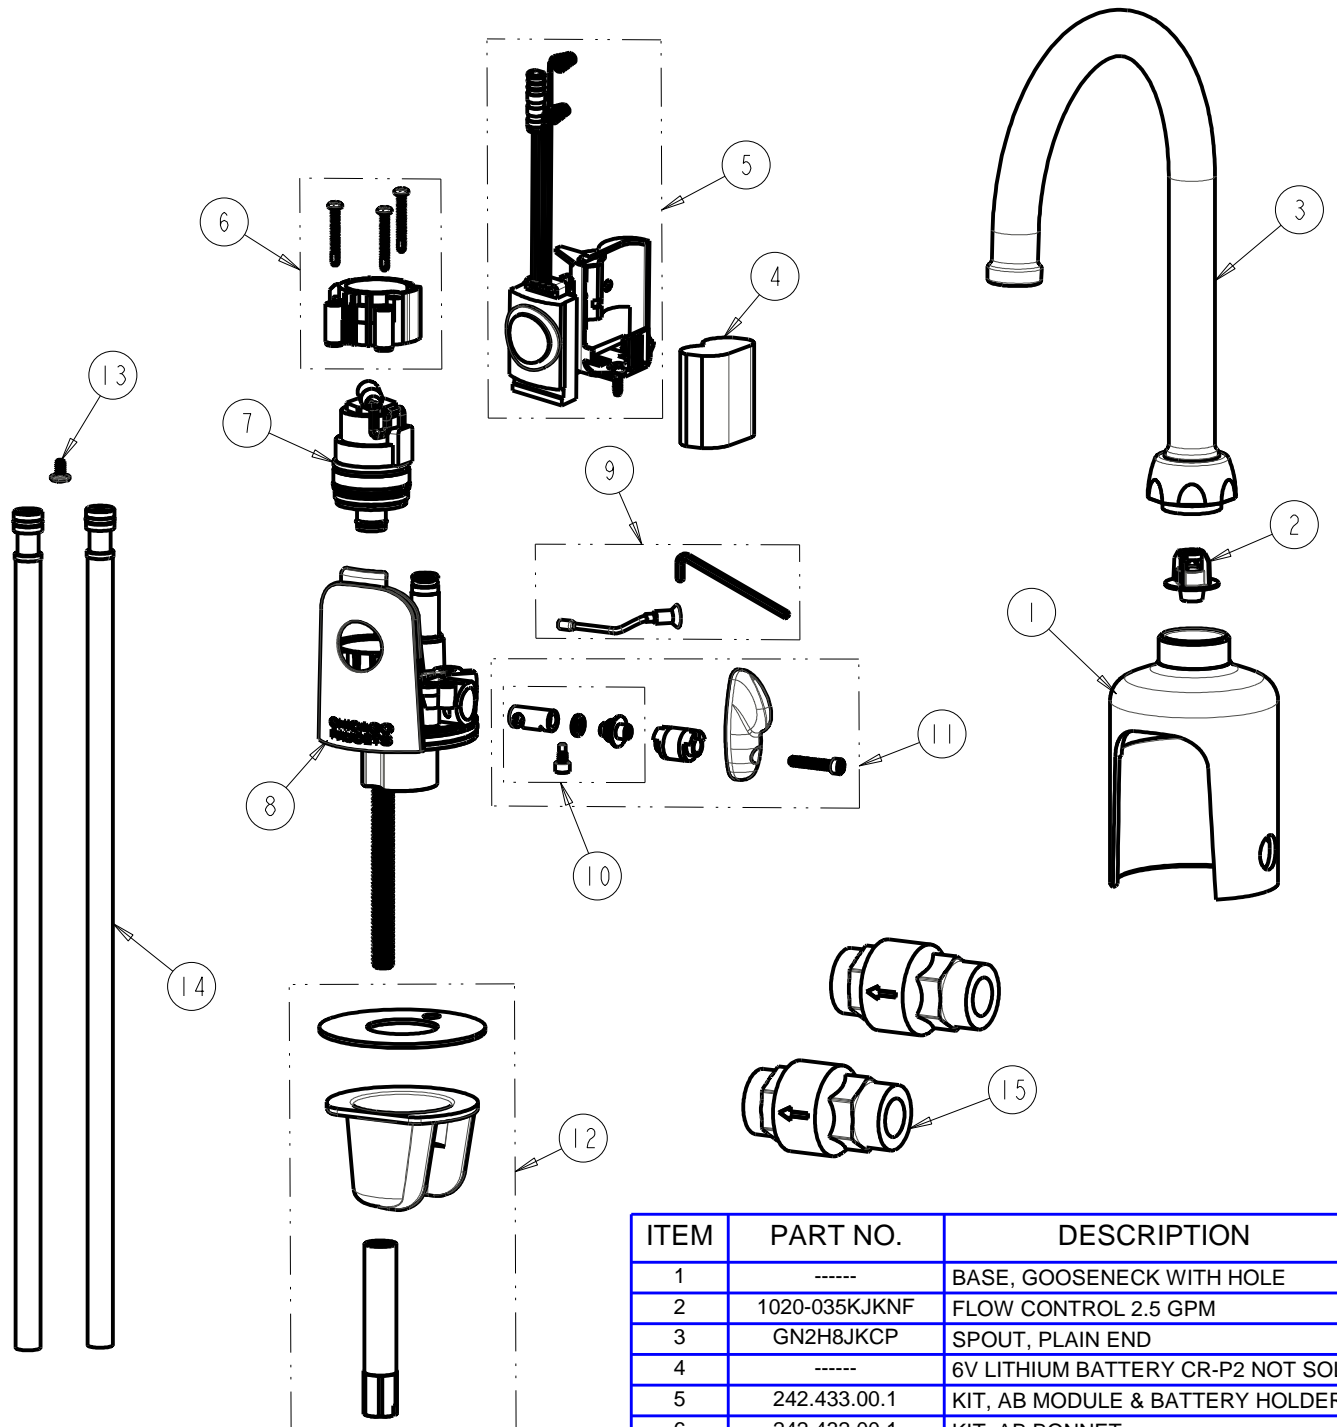

BY: SID DATE: 10-05-12

CHK:  REV:

FITTING NO.

116.596.AB.1

SUBMITTED MODEL NO.

ITEM NO.

ITEM	PART NO.	DESCRIPTION
1	-----	BASE, GOOSENECK WITH HOLE
2	1020-035KJKNF	FLOW CONTROL 2.5 GPM
3	GN2H8JKCP	SPOUT, PLAIN END
4	-----	6V LITHIUM BATTERY CR-P2 NOT SOLD
5	242.433.00.1	KIT, AB MODULE & BATTERY HOLDER
6	242.432.00.1	KIT, AB BONNET
7	240.744.00.1	SOLENOID VALVE
8	-----	BODY, NOT SOLD SEPARATELY
9	240.753.00.1	SHUT-OFF SCREW ASSEMBLY
10	242.844.AB.1	EXTERNAL MIXER REPAIR KIT
11	240.746.00.1	MIXER KIT
12	-----	KIT, DECK MOUNTING HARDWARE
13	-----	SCREW, #6-32 X 1/4" PHIL RETAINING
14	240.632.00.1	SUPPLY TUBE ASSEMBLY
15	-----	CHECK VALVE