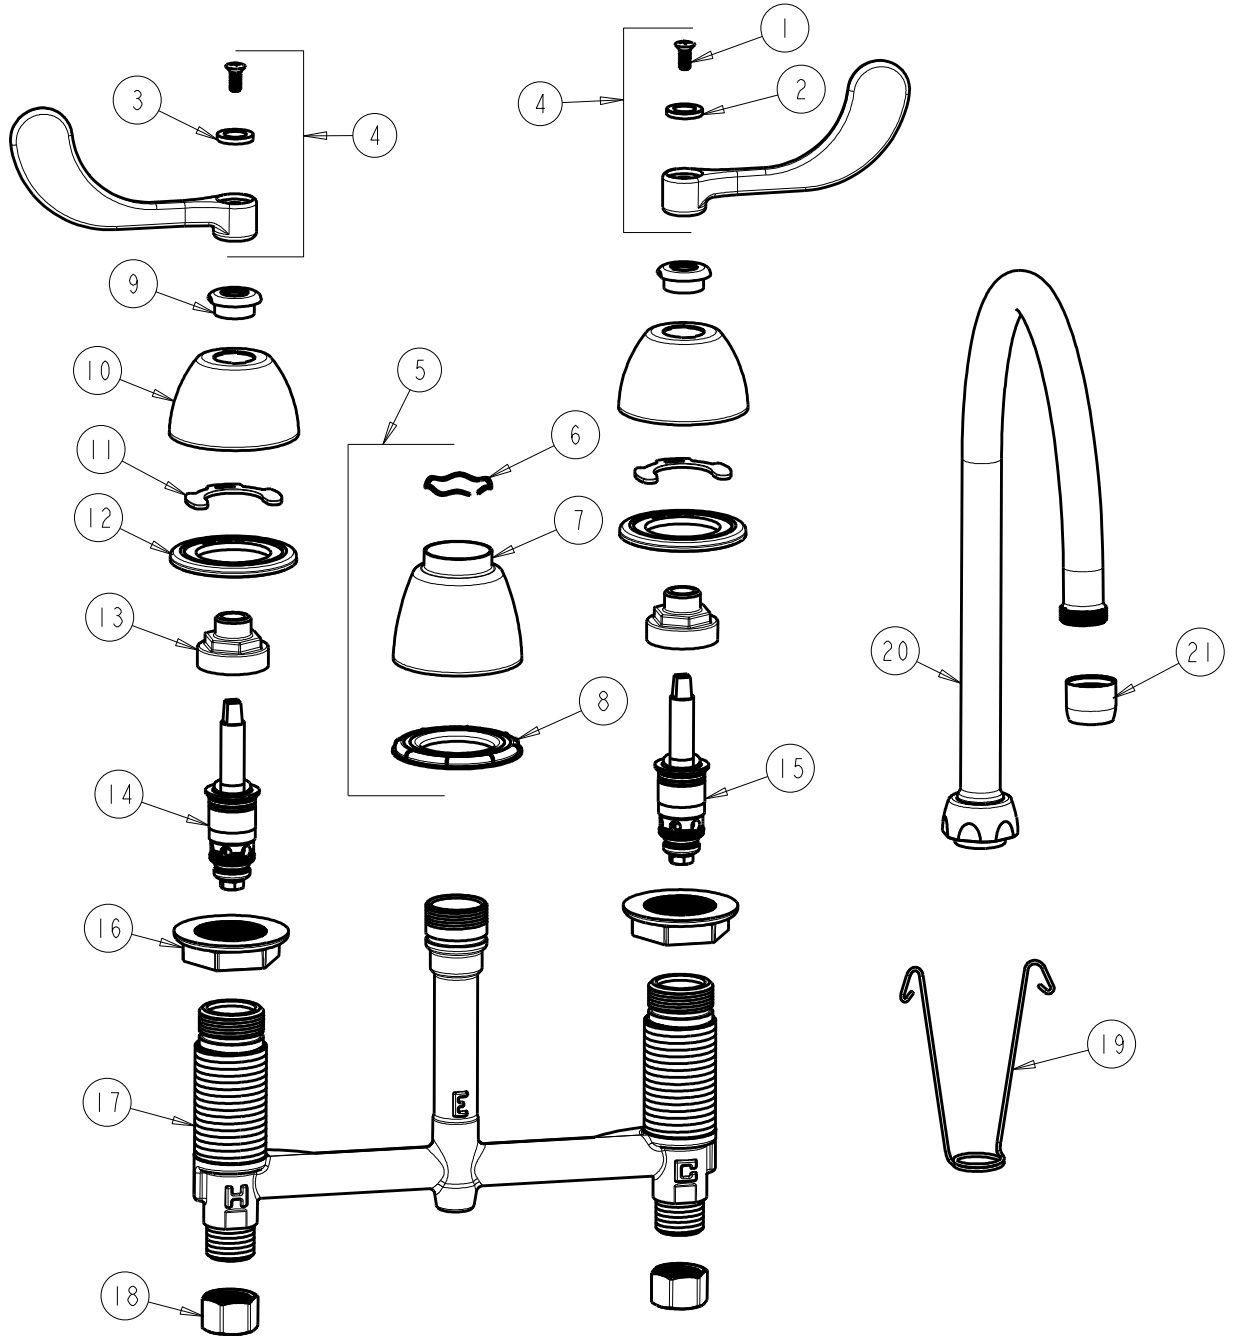

CHICAGO FAUCETS 

a Geberit company

FOR TECHNICAL ASSISTANCE
1-800-TEC-TRUE (1-800-832-8783)

2100 South Clearwater Drive
Des Plaines, IL 60018
Phone: 847-803-5000
Fax: 847-803-5454
www.chicagofaucets.com

REPAIR PARTS

BY: SID DATE: 09-11-13
CHK:  REV:

FITTING NO.	201-G8AE3-317AB
SUBMITTED MODEL NO.	
ITEM NO.	

ITEM	PART NO.	DESCRIPTION	ITEM	PART NO.	DESCRIPTION
1	420-010JKRCF	SCREW, 10-32 UNC PH 1/2	12	888-026JKNF	WASHER, SEALING
2	633-123JKNF	INDEX BUTTON (BLUE)	13	274-014JKRBF	NUT, CAP
3	633-023JKNF	INDEX BUTTON (RED)	14	377-XTLHJKABNF	LH QUATURN CARTRIDGE
4	317-PRJKCP	HANDLE, 4" WRISTBLADE (PAIR)	15	377-XTRHJKABNF	RH QUATURN CARTRIDGE
5	785-400JKCP	KIT, SPOUT ESCUTCHEON	16	250-004JKNF	LOCKNUT
6	50-038JKNF	WAVE WASHER	17	-----	BODY, VALVE
7	785-400JKCP	ESCUTCHEON, SPOUT BASE	18	49-005JKRBF	COUPLING NUT
8	888-027JKNF	SPOUT ESCUTCHEON WASHER	19	200-008JKNF	HANGER
9	422-113JKCP	ESCUTCHEON NUT	20	GN8AJKABCP	SPOUT
10	250-082JKCP	ESCUTCHEON	21	E3JKABCP	SOFTFLO AERATOR 2.2 GPM
11	200-009JKNF	CLIP, RETAIN			