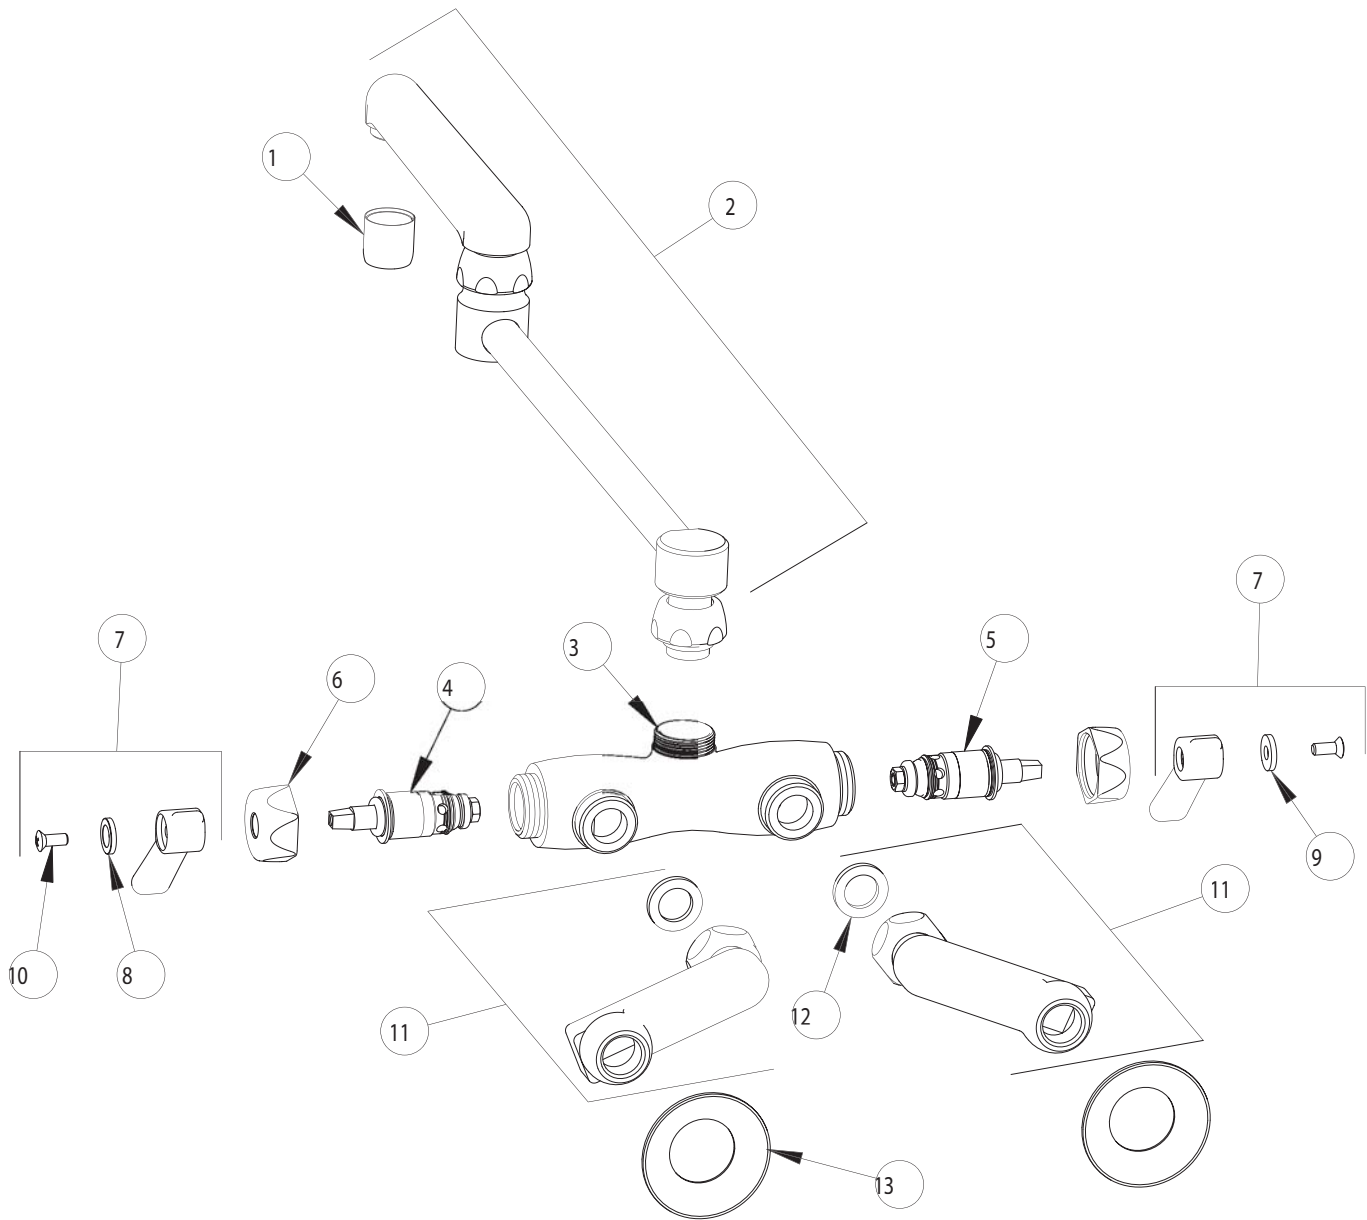

PARTS LIST

BY: SID
CHK'D:

FINISH:
DATE:

AS SPECIFIED
09-04-01

445-DJ18

ITEM NO.	PART NO.	DESCRIPTION	ITEM NO.	PART NO.	DESCRIPTION
1	E3	SOFTFLO OUTLET	8	633-123	INDEX BUTTON (BLUE)
2	DJ18	FOR PARTS SEE DJ18	9	633-023	INDEX BUTTON (RED)
3	-----	VALVE BODY (NOT SOLD SEPARATELY)	10	420-010	SCREW
4	1-099XT	QUATURN UNIT (RH)	11	H	'H' ARM ASSEMBLY w/WASHER
5	1-100XT	QUATURN UNIT (LH)	12	1-011	WASHER
6	444-005	CAP NUT	13	1-055	FLANGE
7	369PR	LEVER HANDLE ASSEMBLY			