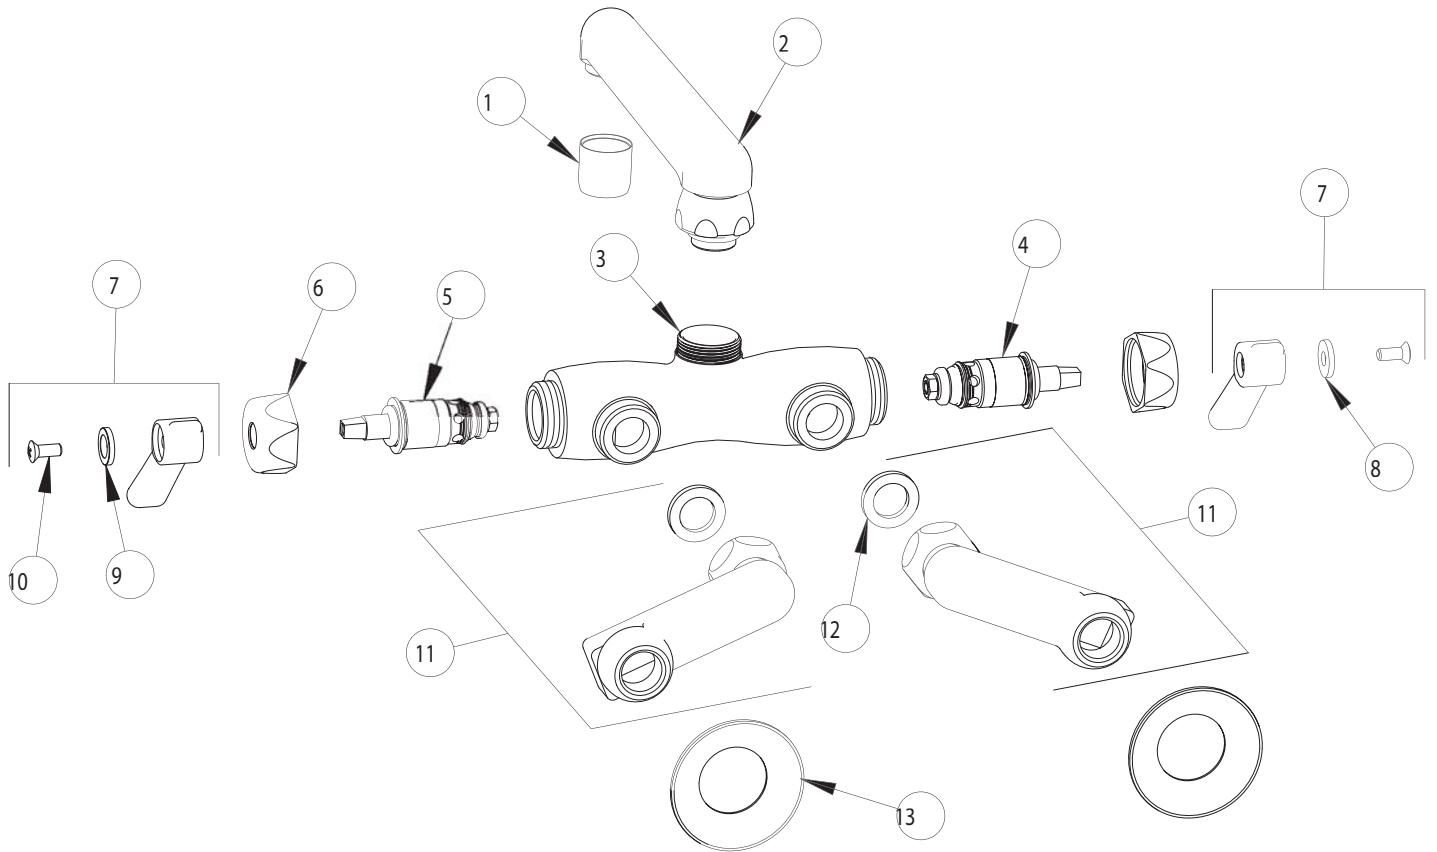

PARTS LIST

BY: SID
CHK'D:

FINISH:
DATE:

AS SPECIFIED
09-04-01

445-HC

ITEM NO.	PART NO.	DESCRIPTION	ITEM NO.	PART NO.	DESCRIPTION
1	E3	SOFTFLO OUTLET	8	633-023	INDEX BUTTON (RED)
2	S6	FOR PARTS SEE S6 INCLUDES E3	9	633-123	INDEX BUTTON (BLUE)
3	-----	VALVE BODY (NOT SOLD SEPARATELY)	10	420-010	SCREW
4	1-100XT	QUATURN UNIT (LH)	11	HC	'H' ARM ASSEMBLY w/WASHER
5	1-099XT	QUATURN UNIT (RH)	12	1-011	WASHER
6	444-005	CAP NUT	13	1-055	FLANGE
7	369PR	LEVER HANDLE ASSEMBLY			