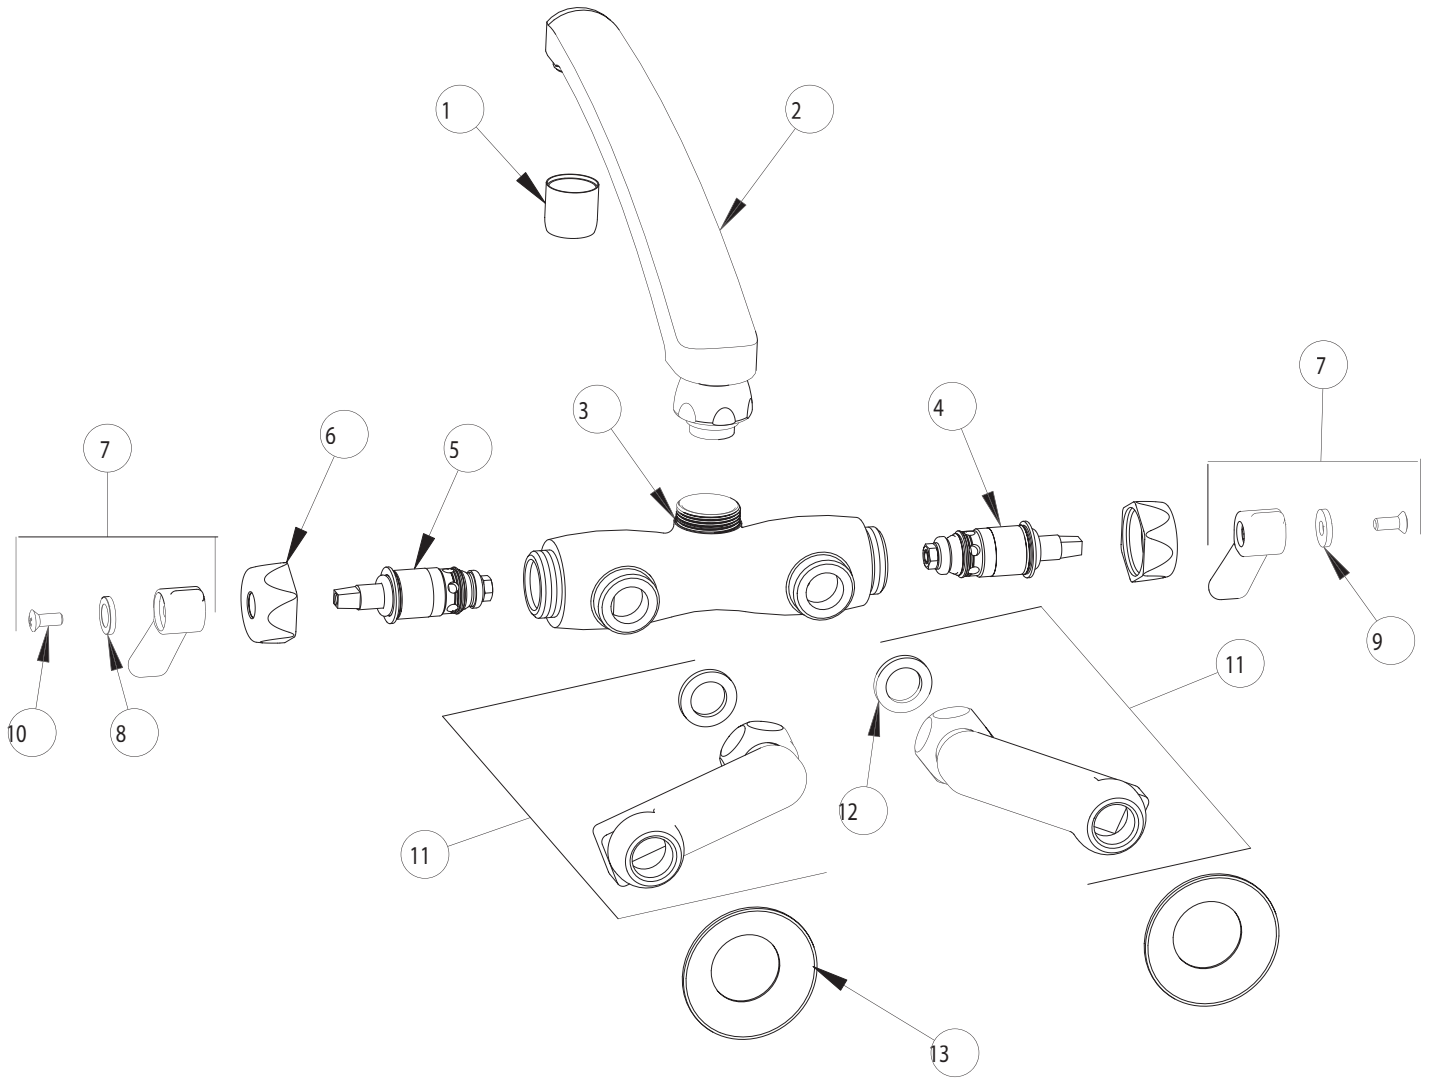

# PARTS LIST

BY: SID  
CHK'D:

FINISH:  
DATE:

AS SPECIFIED  
09-04-01

445-L8

ITEM NO.	PART NO.	DESCRIPTION	ITEM NO.	PART NO.	DESCRIPTION
1	E3	SOFTFLO OUTLET	8	633-123	INDEX BUTTON (BLUE)
2	L8	FOR PARTS SEE L8 WITH E3	9	633-023	INDEX BUTTON (RED)
3	-----	VALVE BODY (NOT SOLD SEPARATELY)	10	420-010	SCREW
4	1-100XT	QUATURN UNIT (LH)	11	H	'H' ARM ASSEMBLY w/WASHER
5	1-099XT	QUATURN UNIT (RH)	12	1-011	WASHER
6	444-005	CAP NUT	13	1-055	FLANGE
7	369PR	LEVER HANDLE ASSEMBLY			