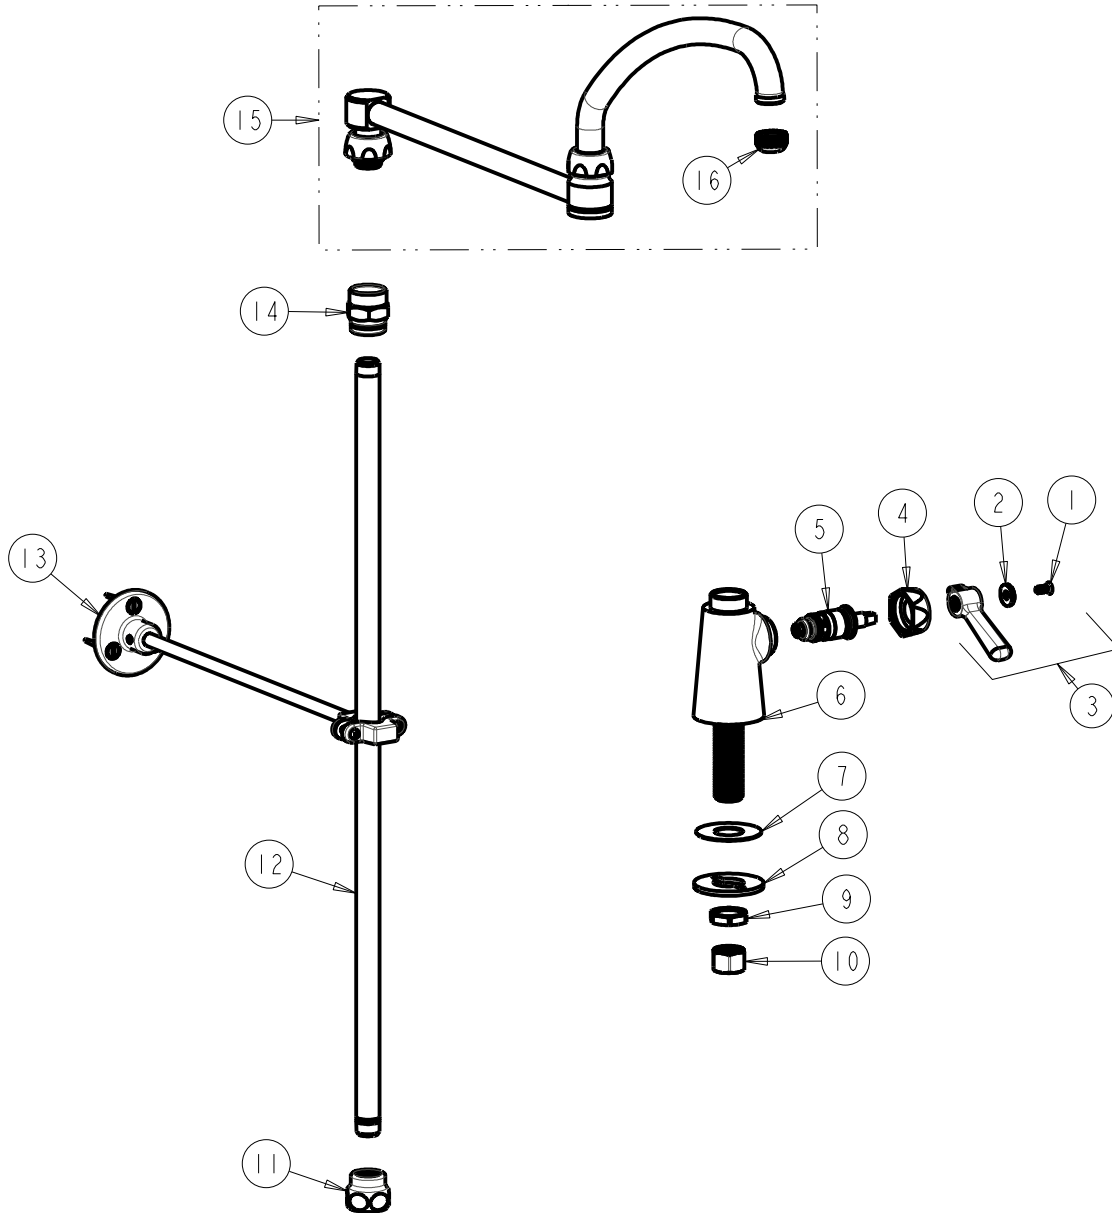

CHICAGO FAUCETS
a Geberit company

2100 South Clearwater Drive
Des Plaines, IL 60018
Phone: 847-803-5000
Fax: 847-803-5454
www.chicagofaucets.com

REPAIR PARTS

BY: JAR DATE: 01-24-13
CHK: *[Signature]* REV:

FITTING NO.

516-ABCP

SUBMITTED MODEL NO.

ITEM NO.

FOR TECHNICAL ASSISTANCE
1-800-TEC-TRUE (1-800-832-8783)

ITEM	PART NO.	DESCRIPTION	ITEM	PART NO.	DESCRIPTION
1	420-010JKRCF	SCREW, 10-32 UNC PH 1/2	9	49-004JKRBF	LOCKNUT
2	633-223JKNF	INDEX BUTTON (WHITE)	10	49-005JKRBF	COUPLING NUT
3	369-PLJKCP	PLAIN LEVER HANDLE	11	BA2JKABCP	ADAPTER 3/8 NPT X 1 1/16-18 UNEF
4	444-005JKCP	CAP	12	919-039JKABCP	3/8" NPT X 23" RISER
5	1-099XTJKABNF	QUATURN CARTRIDGE (RH)	13	902-MJKCP	PIPE STRAP ASSEMBLY
6	-----	VALVE BODY (NOT SOLD SEPARATELY)	14	SA3JKABCP	ADAPTER 3/8"
7	52-007JKNF	WASHER, RUBBER	15	DJ21JKABCP	SPOUT
8	807-112JKNF	WASHER	16	E1JKABRCF	QUIXTOP OUTLET