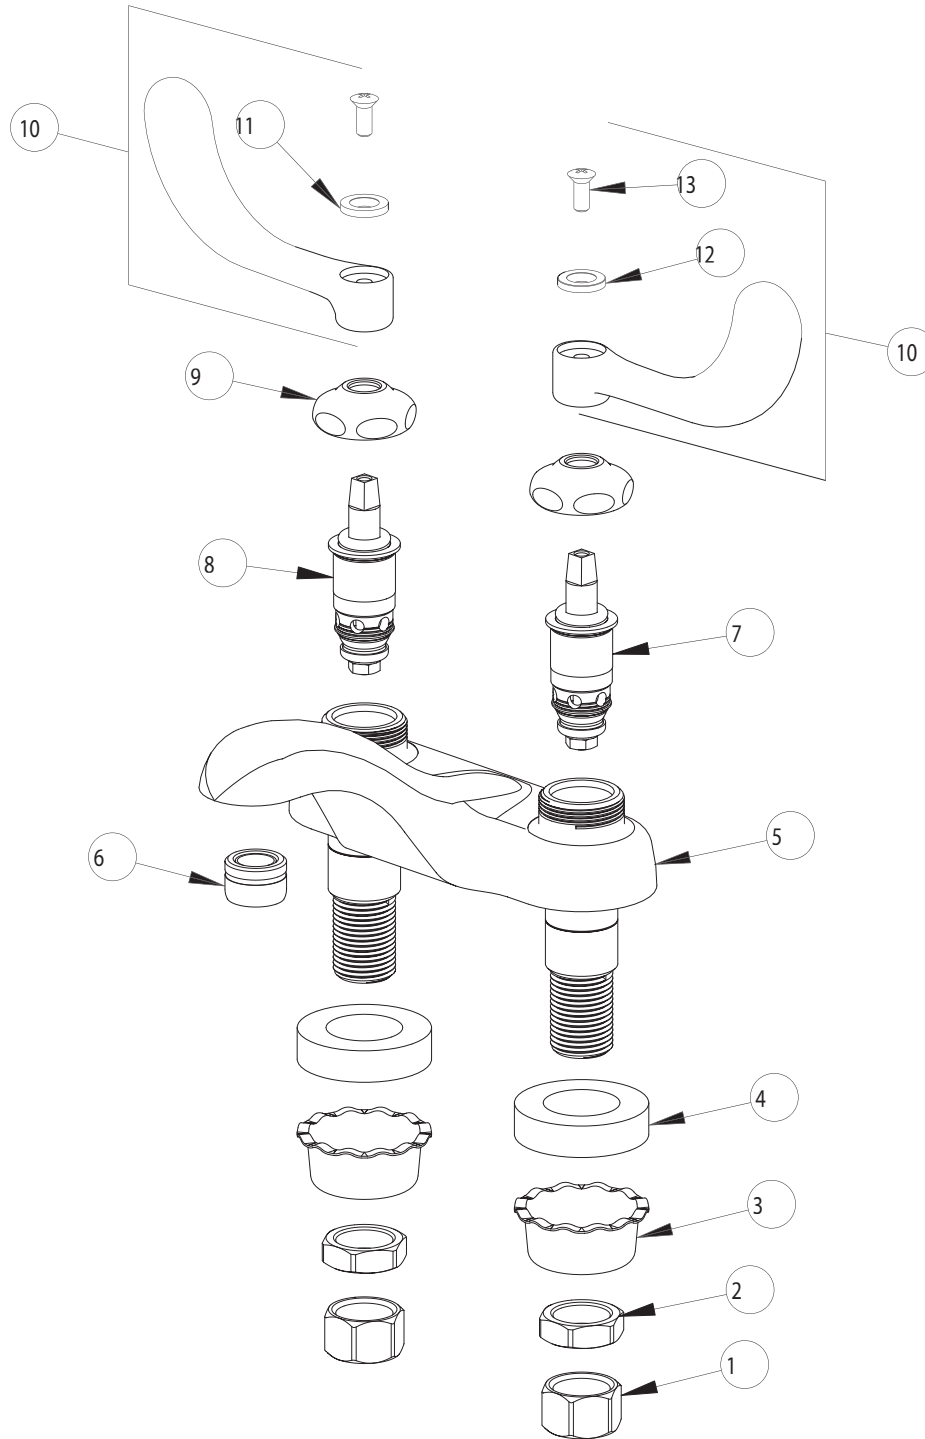

# PARTS LIST

BY: SID  
CHK'D:

CHICAGO  
FAUCETS  
Last As Long As The Building

FINISH:  
DATE:

AS SPECIFIED  
07-17-02

802-317

ITEM NO.	PART NO.	DESCRIPTION	ITEM NO.	PART NO.	DESCRIPTION
1	49-005	COUPLING NUT	8	1-100XT	QUATURN UNIT (LH)
2	49-004	LOCKNUT	9	1-214	CAP
3	1797-114	BASIN COCK WASHER	10	317-PR	WRISTBLADE HANDLE ASSY.
4	555-313	WASHER	11	633-023	INDEX BUTTON (RED)
5	-----	VALVE BODY (NOT SOLD SEPARATELY)	12	633-123	INDEX BUTTON (BLUE)
6	E12	SOFTFLO OUTLET	13	420-010	SCREW
7	1-099XT	QUATURN UNIT (RH)			