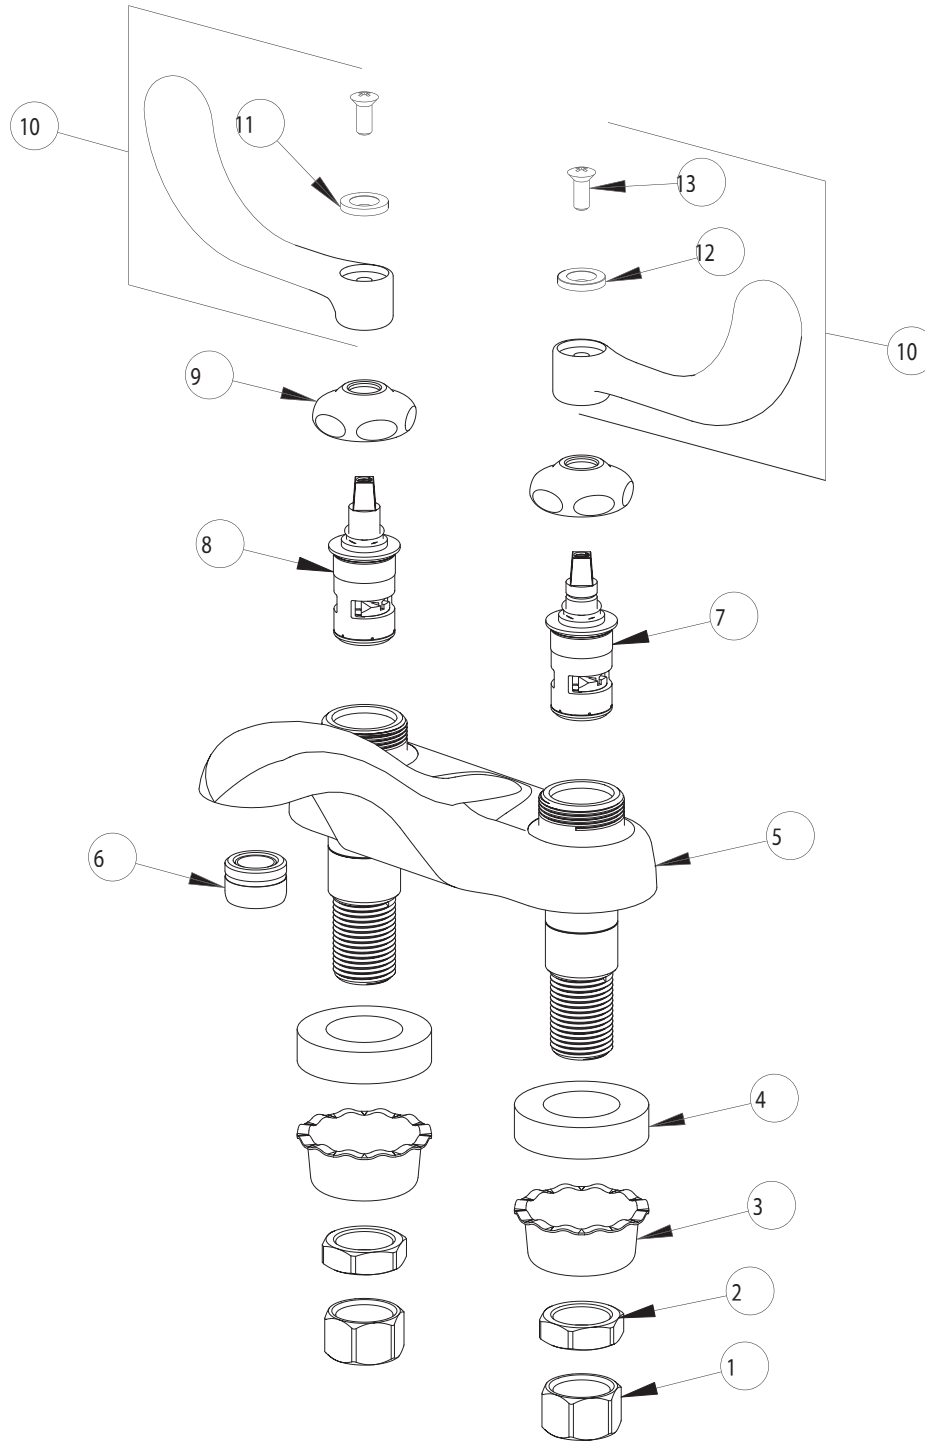

PARTS LIST

BY: SID
CHK'D:

CHICAGO
FAUCETS
Last As Long As The Building

FINISH:
DATE:

AS SPECIFIED
07-17-02

802-317XK

ITEM NO.	PART NO.	DESCRIPTION	ITEM NO.	PART NO.	DESCRIPTION
1	49-005	COUPLING NUT	8	1-100XK	LH CERAMIC QUATURN UNIT
2	49-004	LOCKNUT	9	1-214	CAP
3	1797-114	BASIN COCK WASHER	10	317-PR	WRISTBLADE HANDLE ASSY.
4	555-313	WASHER	11	633-023	INDEX BUTTON (RED)
5	-----	VALVE BODY (NOT SOLD SEPARATELY)	12	633-123	INDEX BUTTON (BLUE)
6	E12	SOFTFLO OUTLET	13	420-010	SCREW
7	1-099XK	RH CERAMIC QUATURN UNIT			