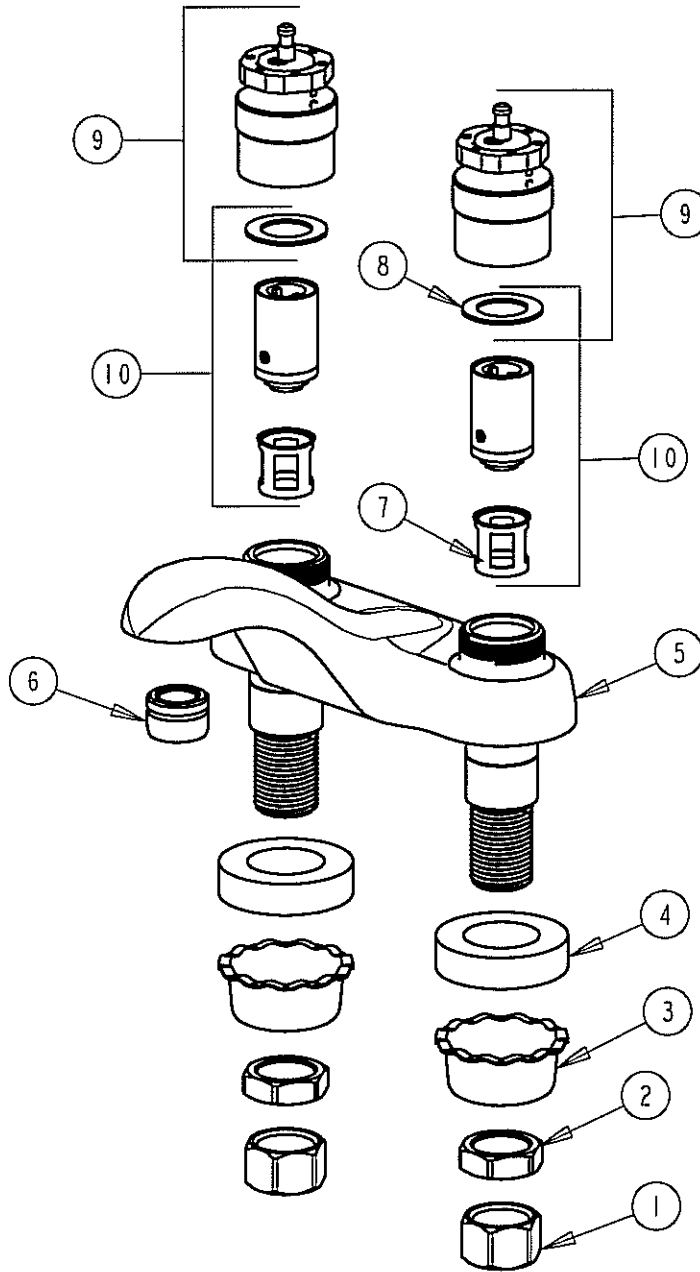

PARTS LIST

BY: SID
CHK'D: *AT*

FINISH: AS SPECIFIED
DATE: 07-17-02

802-665LESSHDL

ITEM NO.	PART NO.	DESCRIPTION	ITEM NO.	PART NO.	DESCRIPTION
1	49-005	COUPLING NUT	7	667-402	MVP FILTER
2	49-004	LOCKNUT	8	665-011	SEALING WASHER
3	1797-114	BASIN COCK WASHER	9	665-190K	ACTUATOR ASSEMBLY
4	555-313	WASHER	10	671-X	METERING VALVE CARTRIDGE
5	-----	VALVE BODY (NOT SOLD SEPARATELY)			
6	E12	SOFTFLO OUTLET			