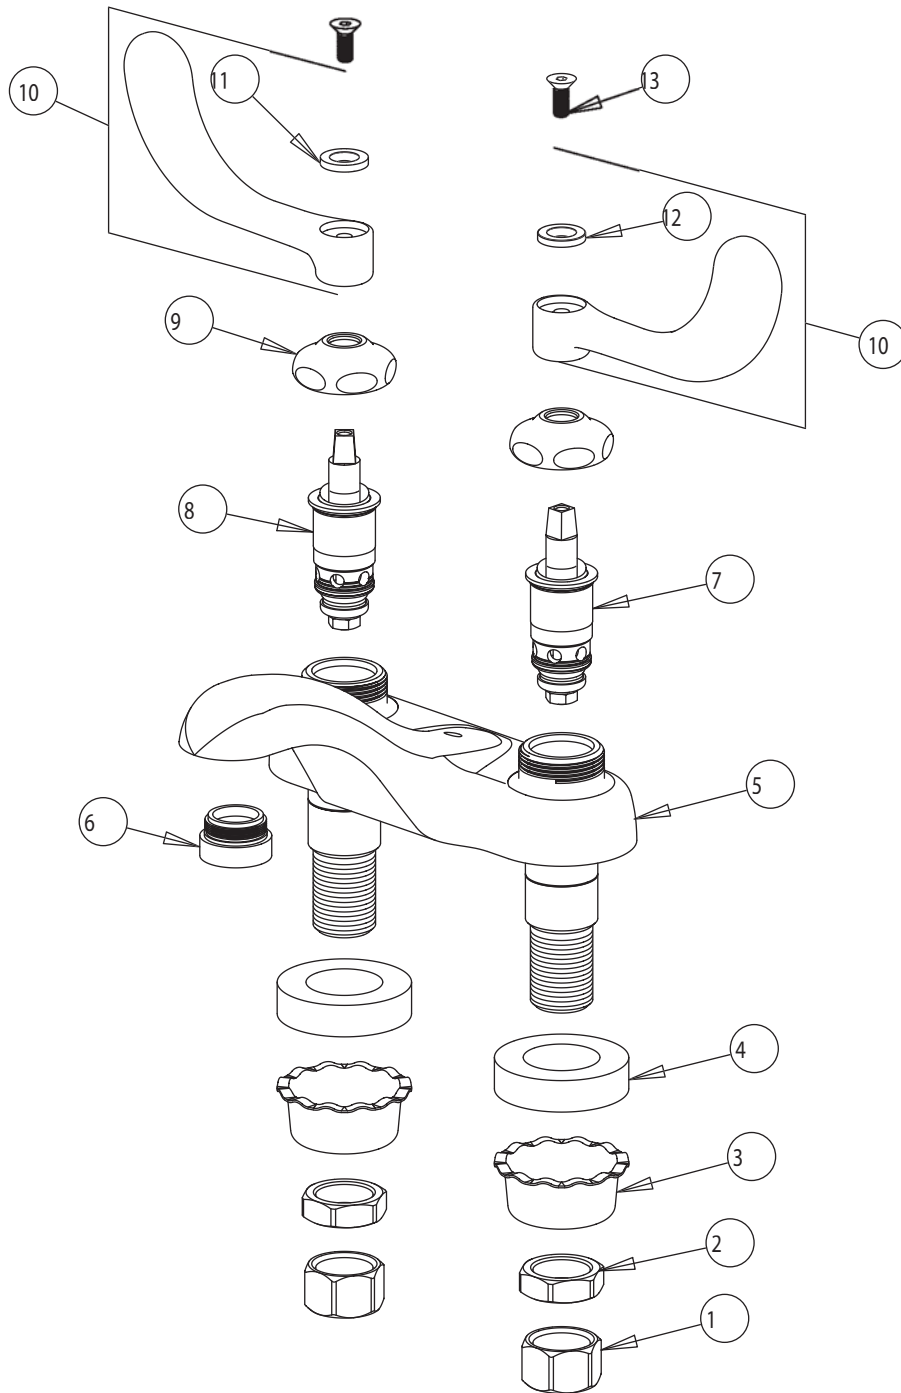

PARTS LIST

BY: SID
CHK'D:

CHICAGO
FAUCETS
Last As Long As The Building

FINISH:
DATE:

AS SPECIFIED
07-17-02

802-V317

ITEM NO.	PART NO.	DESCRIPTION	ITEM NO.	PART NO.	DESCRIPTION
1	49-005	COUPLING NUT	8	1-100XT	QUATURN UNIT (LH)
2	49-004	LOCKNUT	9	1-214	CAP
3	1797-114	BASIN COCK WASHER	10	317-PR	WRISTBLADE HANDLE ASSY.
4	555-313	WASHER	11	633-023	INDEX BUTTON (RED)
5	-----	VALVE BODY (NOT SOLD SEPARATELY)	12	633-123	INDEX BUTTON (BLUE)
6	E12VP	VANDAL RESISTANT SOFTFLO ASSEMBLY	13	420-020	SCREW, 1/8 FLAT HEX HEAD X 1/2
7	1-099XT	QUATURN UNIT (RH)			