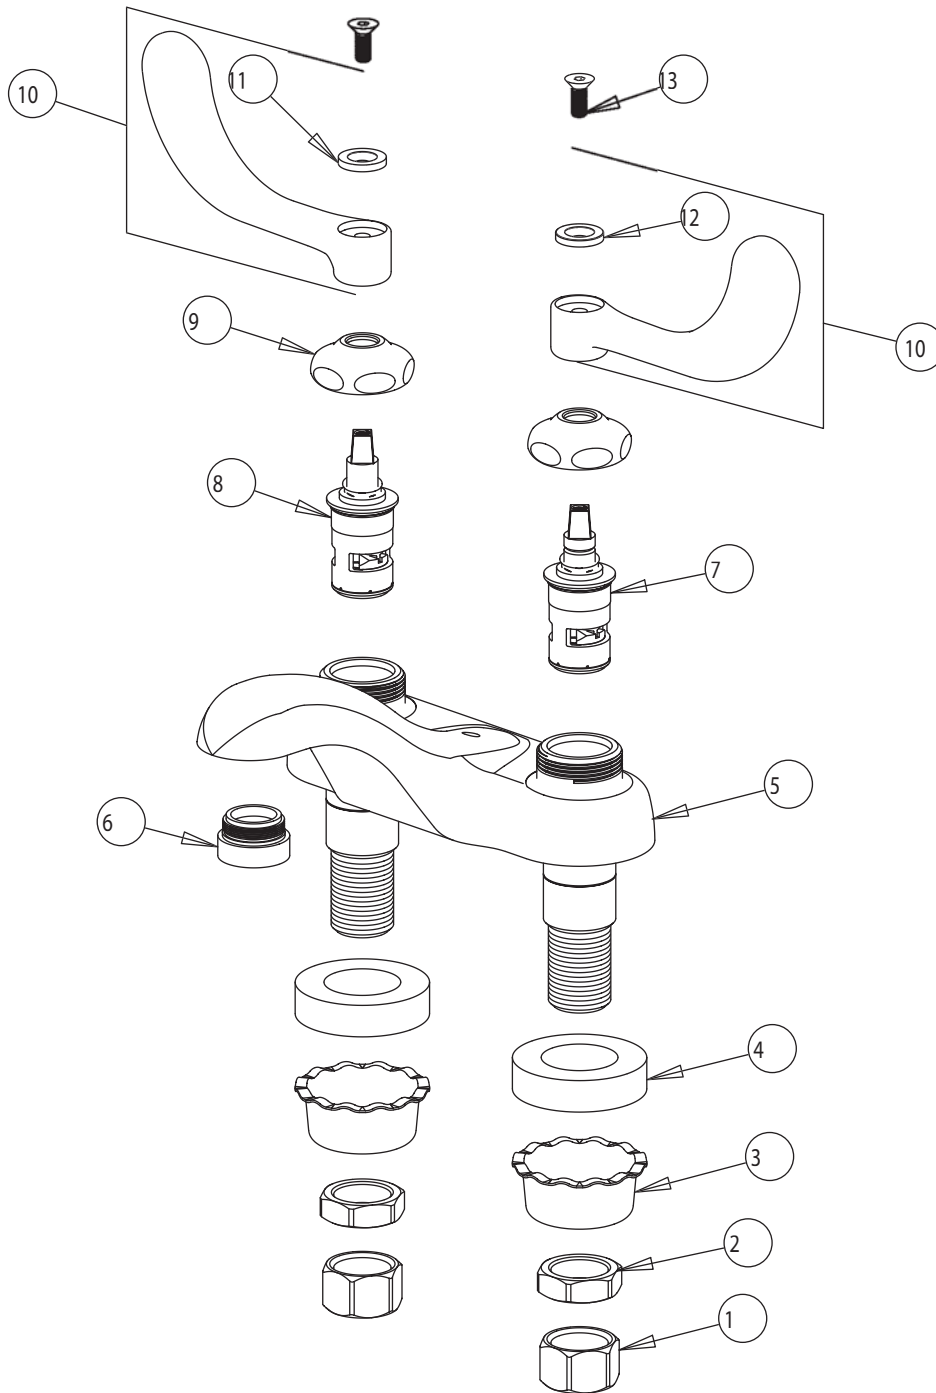

PARTS LIST

BY: SID
CHK'D:

CHICAGO
FAUCETS
Last As Long As The Building

FINISH:
DATE:

AS SPECIFIED
07-17-02

802-V317XK

ITEM NO.	PART NO.	DESCRIPTION	ITEM NO.	PART NO.	DESCRIPTION
1	49-005	COUPLING NUT	8	1-100XK	LH CERAMIC QUATURN UNIT
2	49-004	LOCKNUT	9	1-214	CAP
3	1797-114	BASIN COCK WASHER	10	317-PR	WRISTBLADE HANDLE ASSY.
4	555-313	WASHER	11	633-023	INDEX BUTTON (RED)
5	-----	VALVE BODY (NOT SOLD SEPARATELY)	12	633-123	INDEX BUTTON (BLUE)
6	E12VP	VANDAL RESISTANT SOFTFLO ASSEMBLY	13	420-020	SCREW, 1/8 FLAT HEX HEAD X 1/2
7	1-099XK	RH CERAMIC QUATURN UNIT			