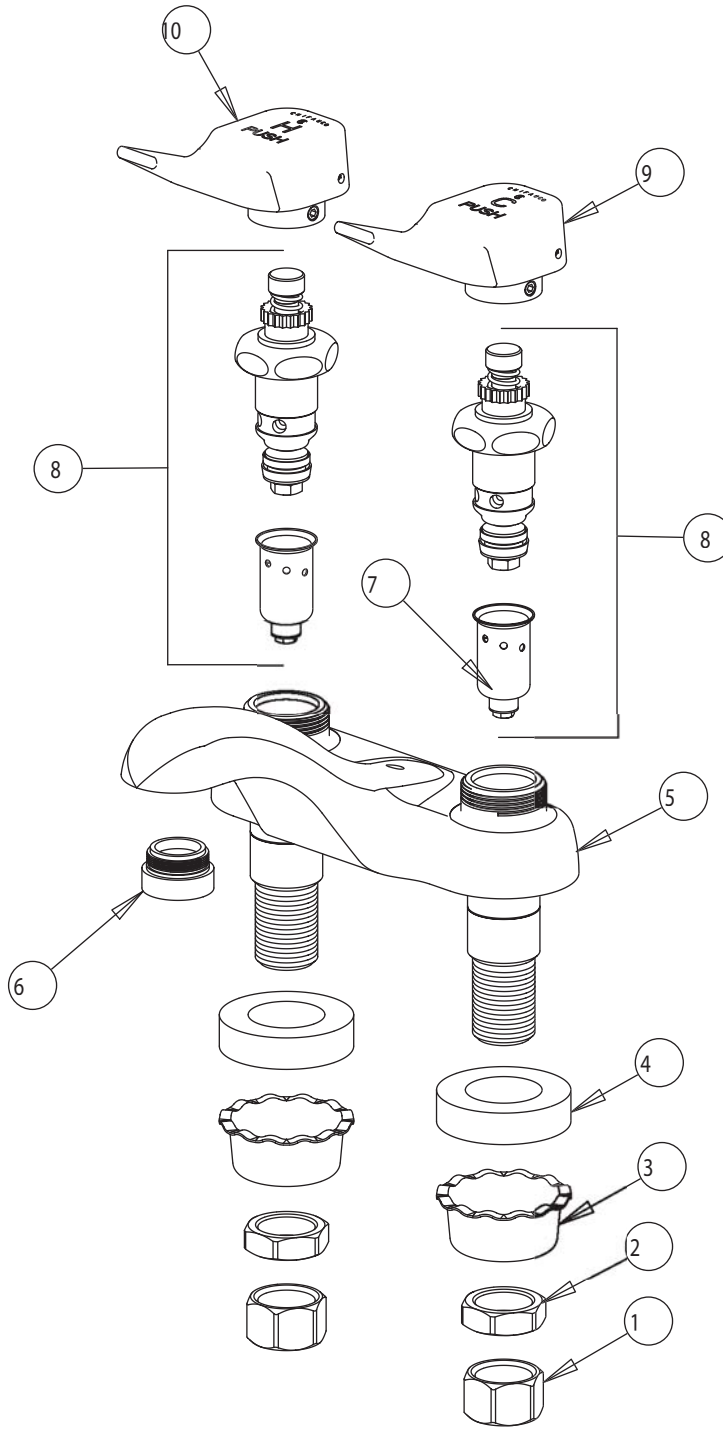

PARTS LIST

BY:

SID

CHICAGO
FAUCETS
Last As Long As The Building

FINISH:

AS SPECIFIED

CHK'D:

DATE:

7-25-02

802-V336

ITEM NO.	PART NO.	DESCRIPTION	ITEM NO.	PART NO.	DESCRIPTION
1	49-005	COUPLING NUT	7	333-073K	SLOW DASHPOT ASSEMBLY
2	49-004	LOCKNUT	8	335X	FOR PARTS SEE 335X UNIT
3	1797-114	BASIN COCK WASHER	9	336-402K	COLD HANDLE ASSEMBLY
4	555-313	WASHER	10	336-403K	HOT HANDLE ASSEMBLY
5	-----	VALVE BODY (NOT SOLD SEPARATELY)			
6	E12VP	VANDAL RESISTANT SOFTFLO ASSEMBLY			