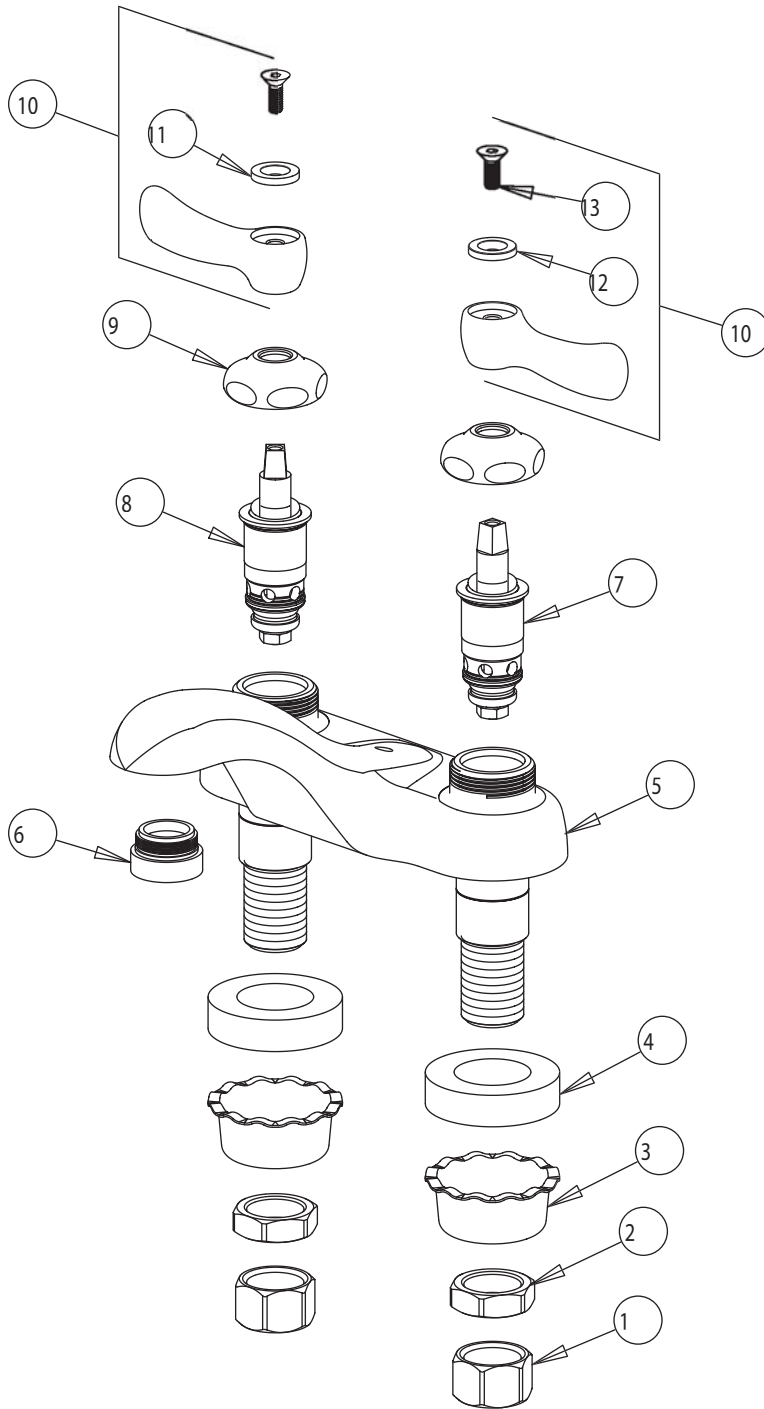

PARTS LIST

BY: SID
CHK'D:

CHICAGO
FAUCETS
Last As Long As The Building

FINISH:
DATE:

AS SPECIFIED
7-25-02

802-V

ITEM NO.	PART NO.	DESCRIPTION	ITEM NO.	PART NO.	DESCRIPTION
1	49-005	COUPLING NUT	8	1-100XT	QUATURN UNIT (LH)
2	49-004	LOCKNUT	9	1-214	CAP
3	1797-114	BASIN COCK WASHER	10	390PR	LEVER HANDLE ASSEMBLY
4	555-313	WASHER	11	633-023	INDEX BUTTON (RED)
5	-----	VALVE BODY (NOT SOLD SEPARATELY)	12	633-123	INDEX BUTTON (BLUE)
6	E12VP	VANDAL RESISTANT SOFTFLO ASSEMBLY	13	420-020	SCREW, 1/8 FLAT HEX HEAD X 1/2
7	1-099XT	QUATURN UNIT (RH)			