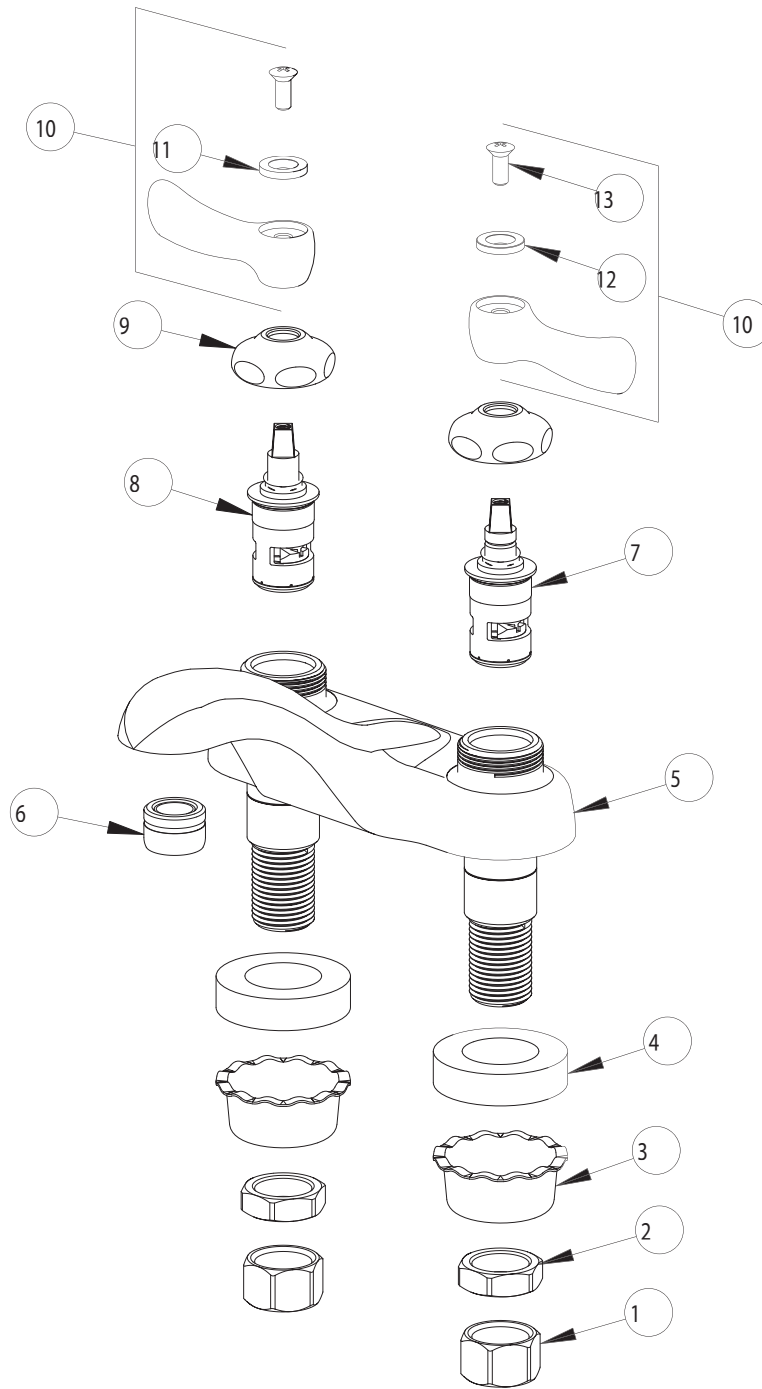

PARTS LIST

BY: SID
CHK'D:

CHICAGO
FAUCETS
Last As Long As The Building

FINISH:
DATE:

AS SPECIFIED
07-17-02

802-XK

ITEM NO.	PART NO.	DESCRIPTION	ITEM NO.	PART NO.	DESCRIPTION
1	49-005	COUPLING NUT	8	1-100XK	LH CERAMIC QUATURN UNIT
2	49-004	LOCKNUT	9	1-214	CAP
3	1797-114	BASIN COCK WASHER	10	390PR	LEVER HANDLE ASSEMBLY
4	555-313	WASHER	11	633-023	INDEX BUTTON (RED)
5	-----	VALVE BODY (NOT SOLD SEPARATELY)	12	633-123	INDEX BUTTON (BLUE)
6	E12	SOFTFLO OUTLET	13	420-010	SCREW
7	1-099XK	RH CERAMIC QUATURN UNIT			